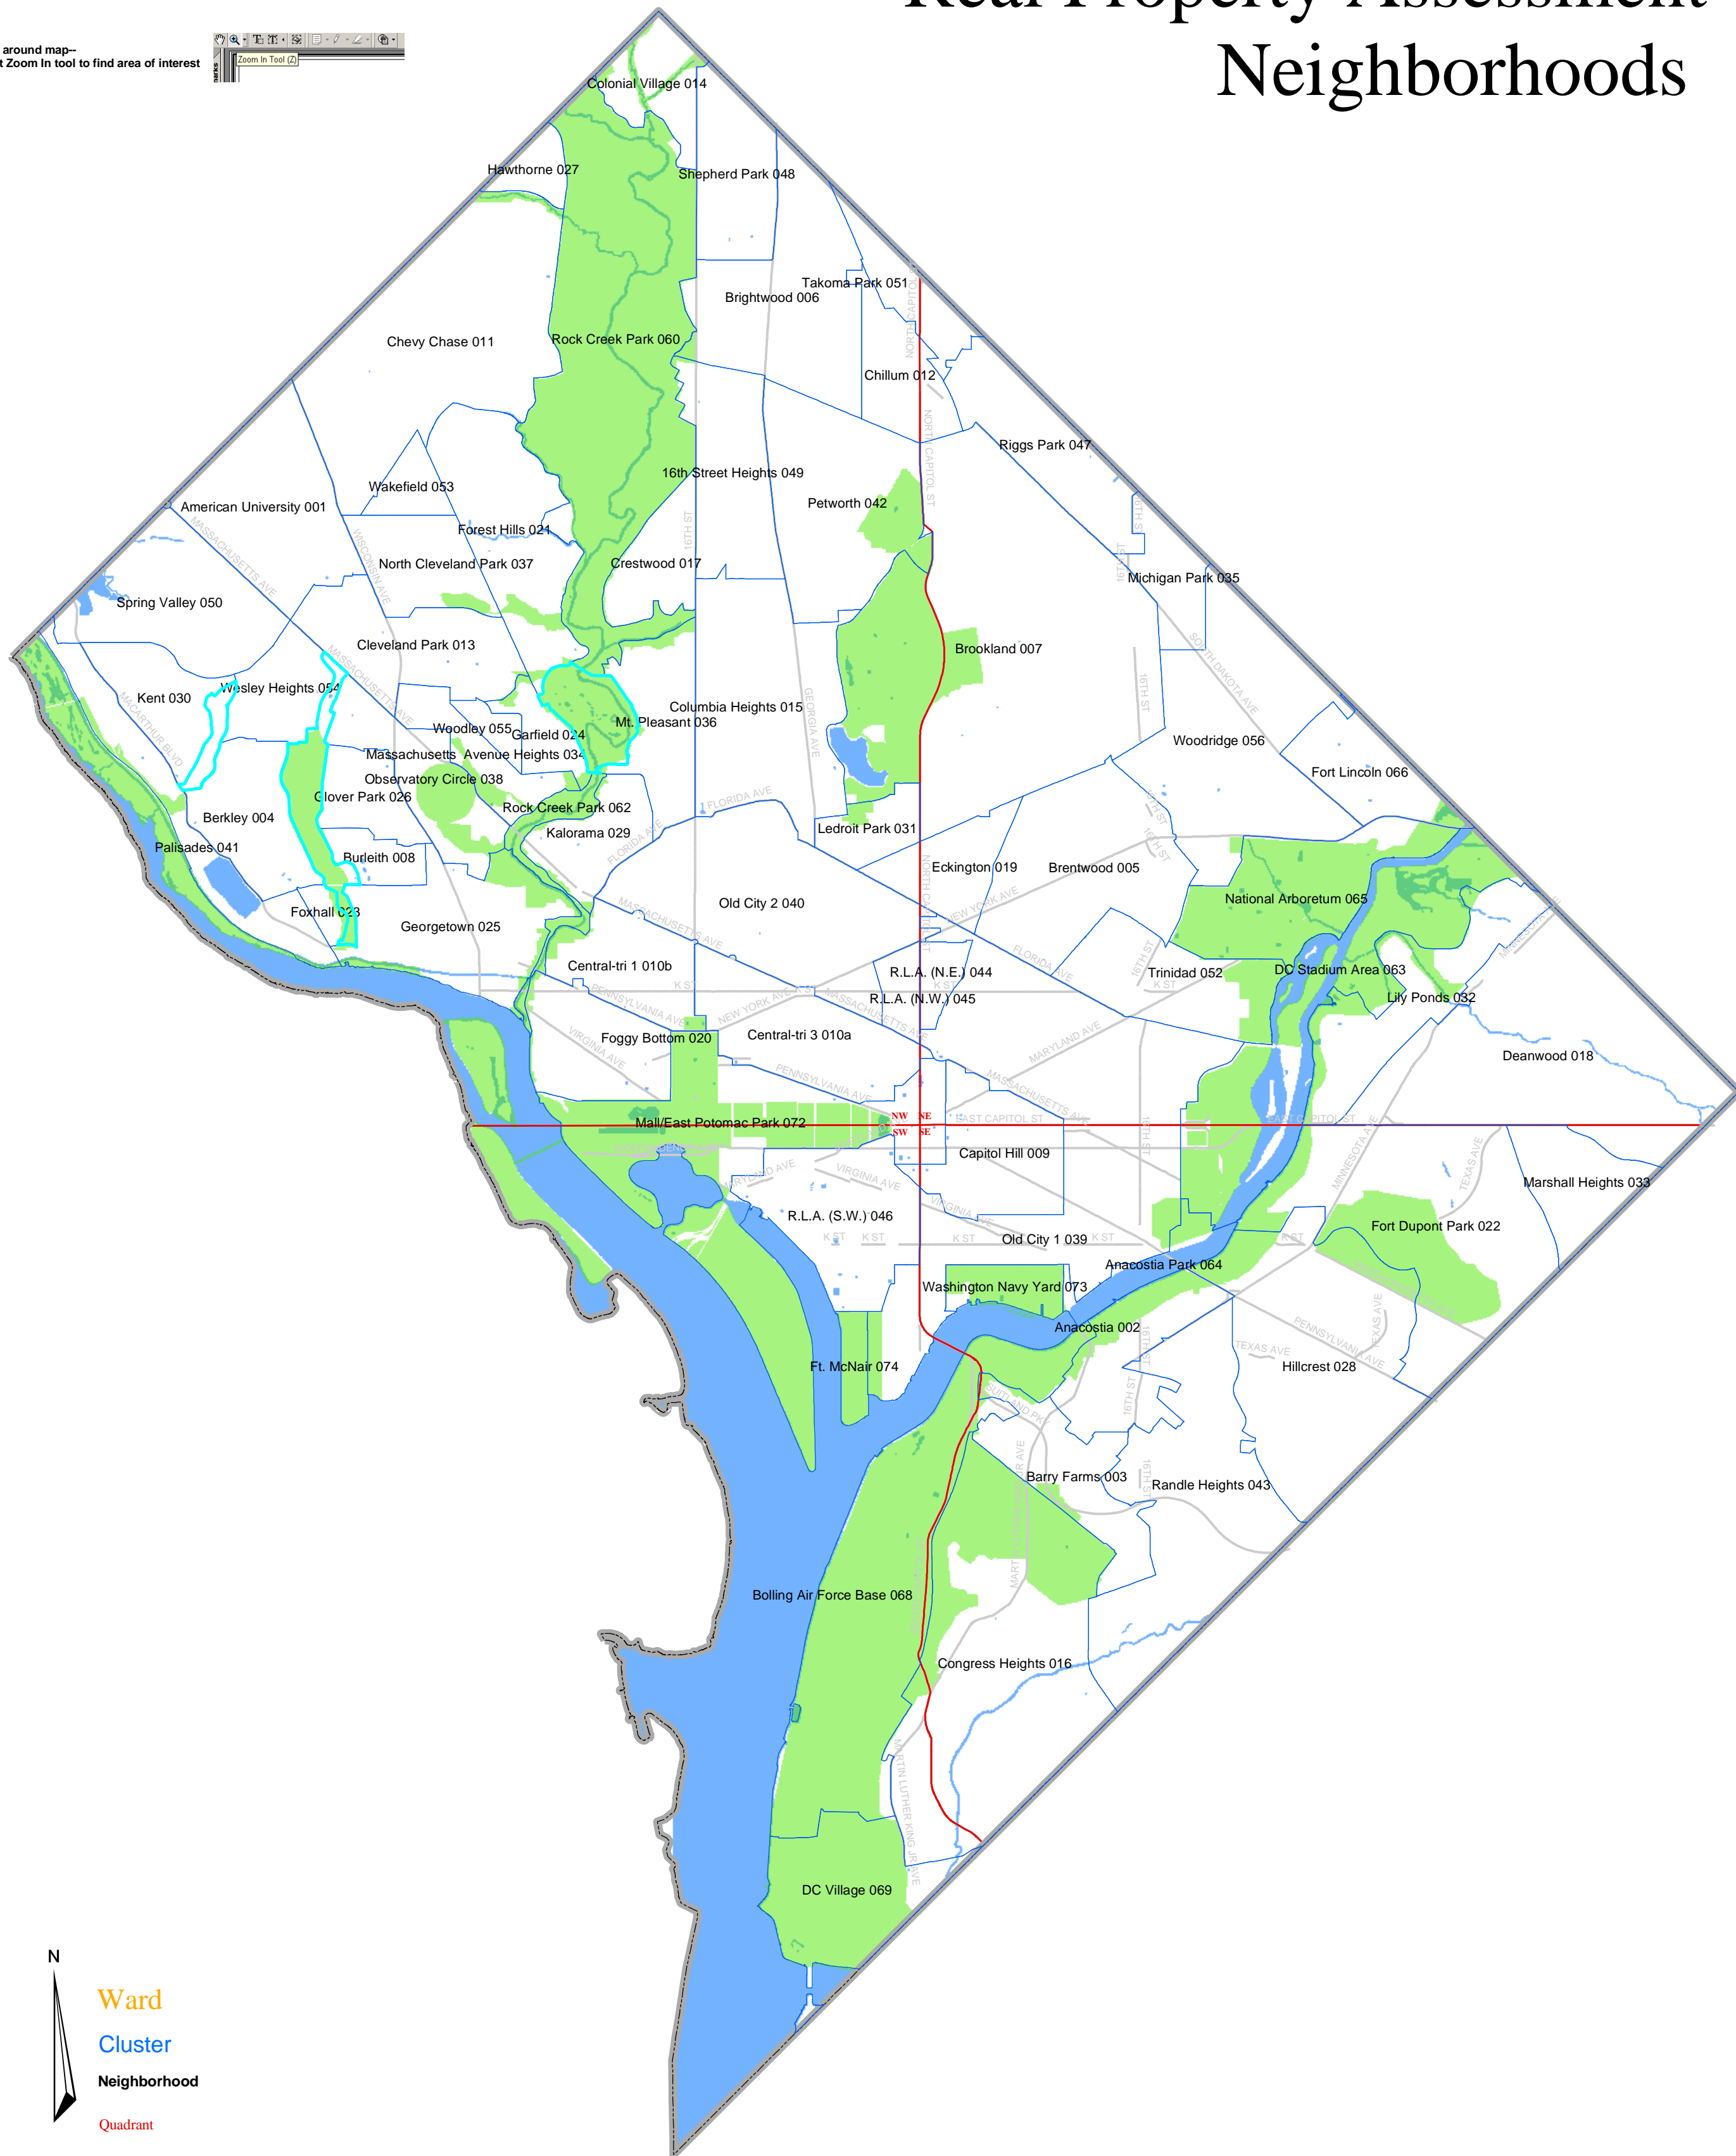

Washington, D.C. Real Property Assessment Neighborhoods

To navigate around map--
Use Acrobat Zoom In tool to find area of interest

May 2003