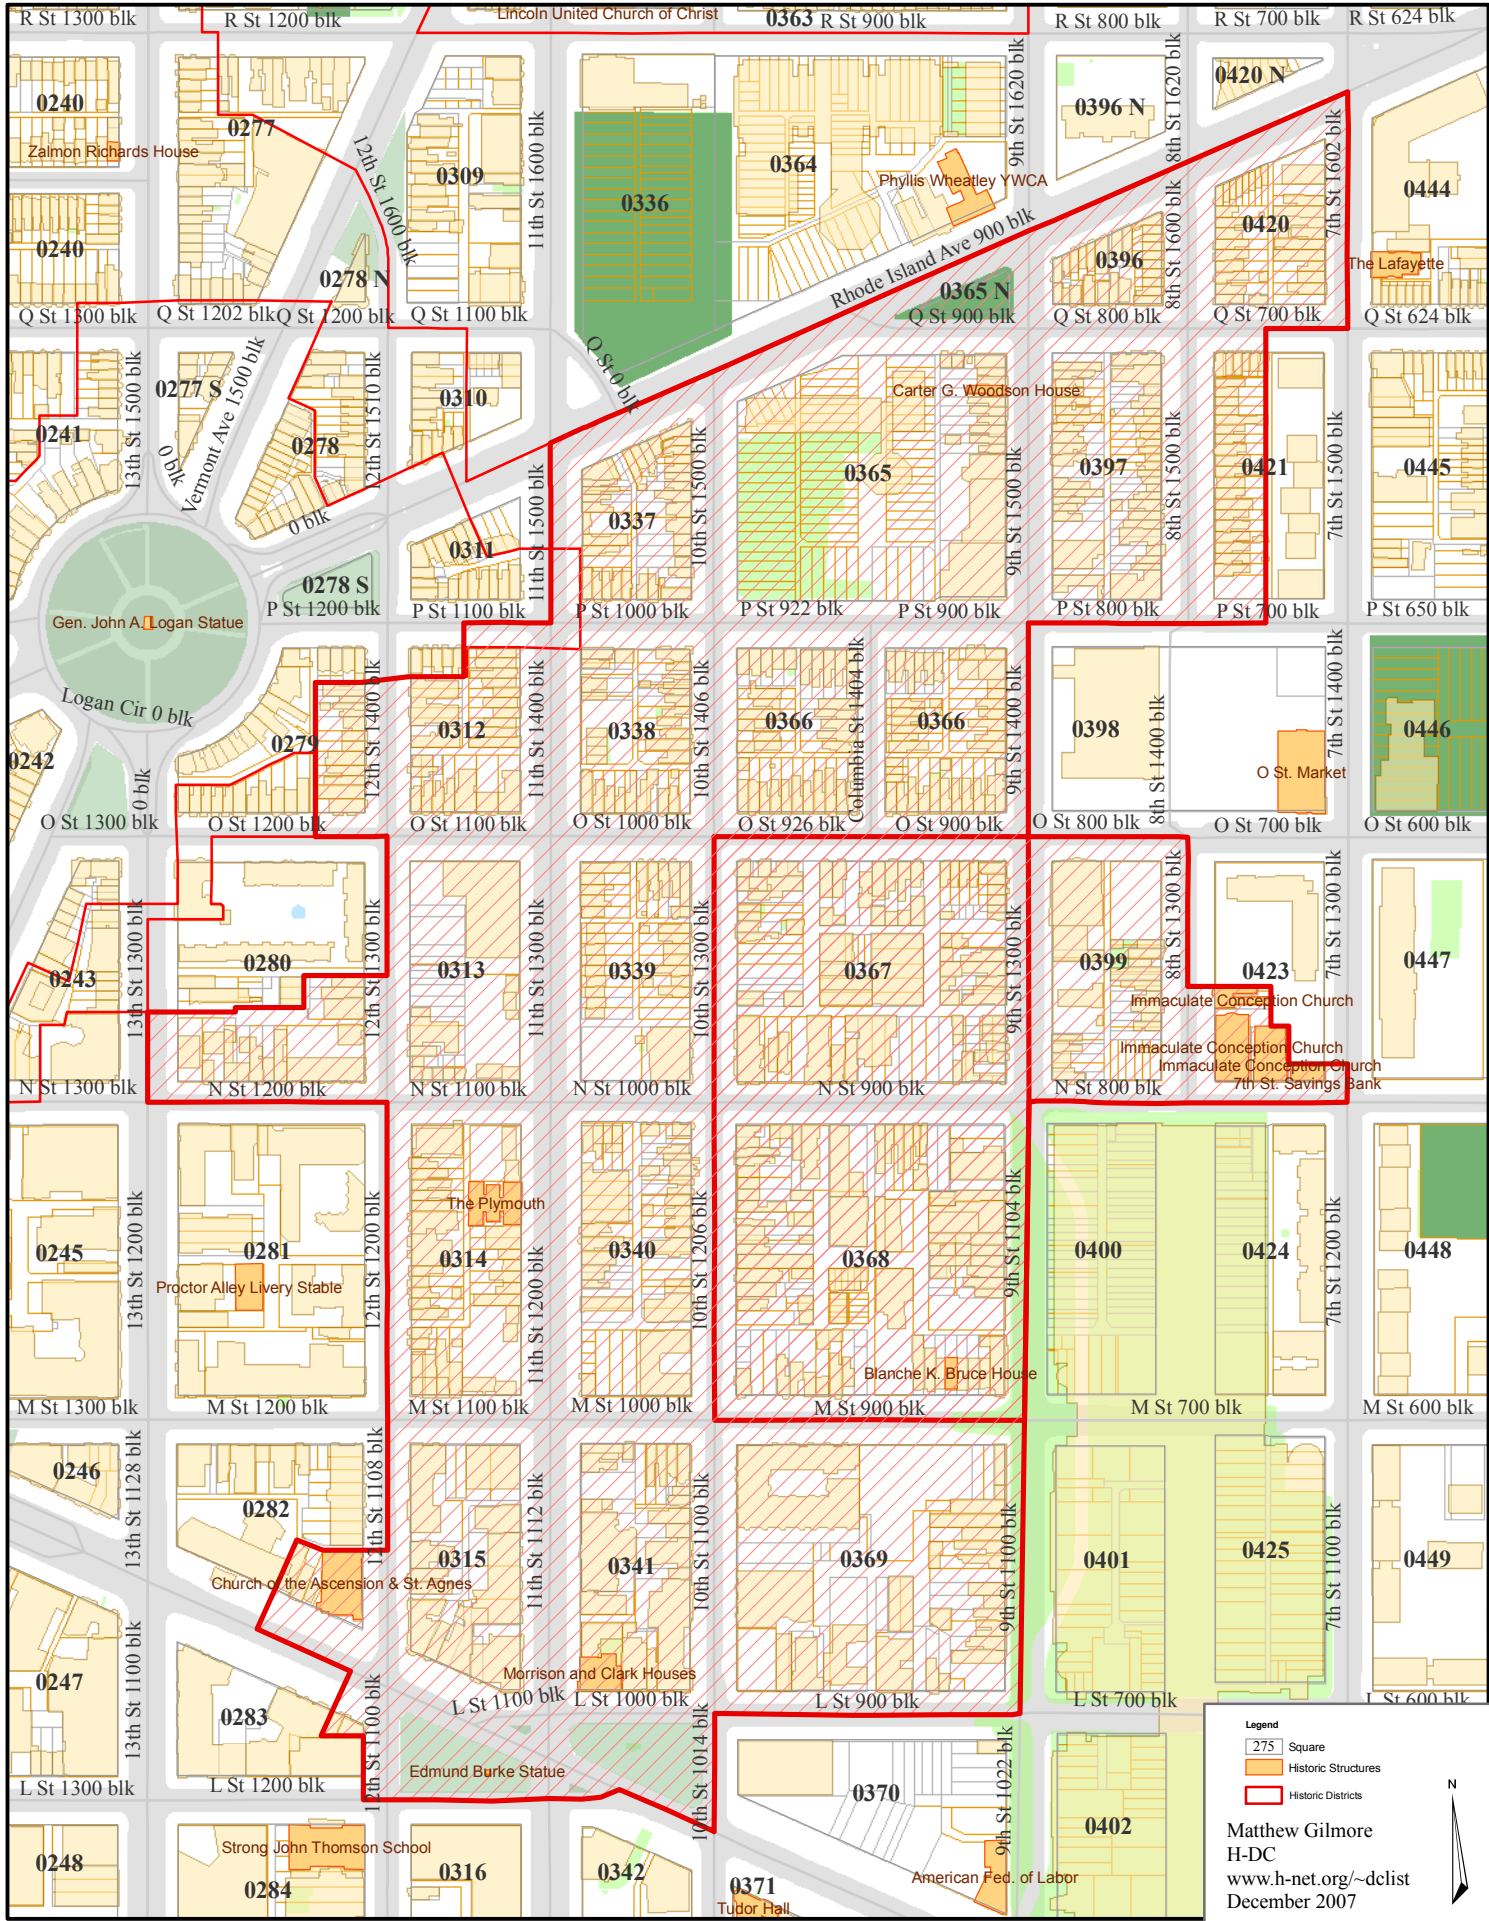

# Shaw Historic District

**Legend**

- 275 Square
- Historic Structures
- Historic Districts

Matthew Gilmore  
H-DC  
[www.h-net.org/~dclst](http://www.h-net.org/~dclst)  
December 2007