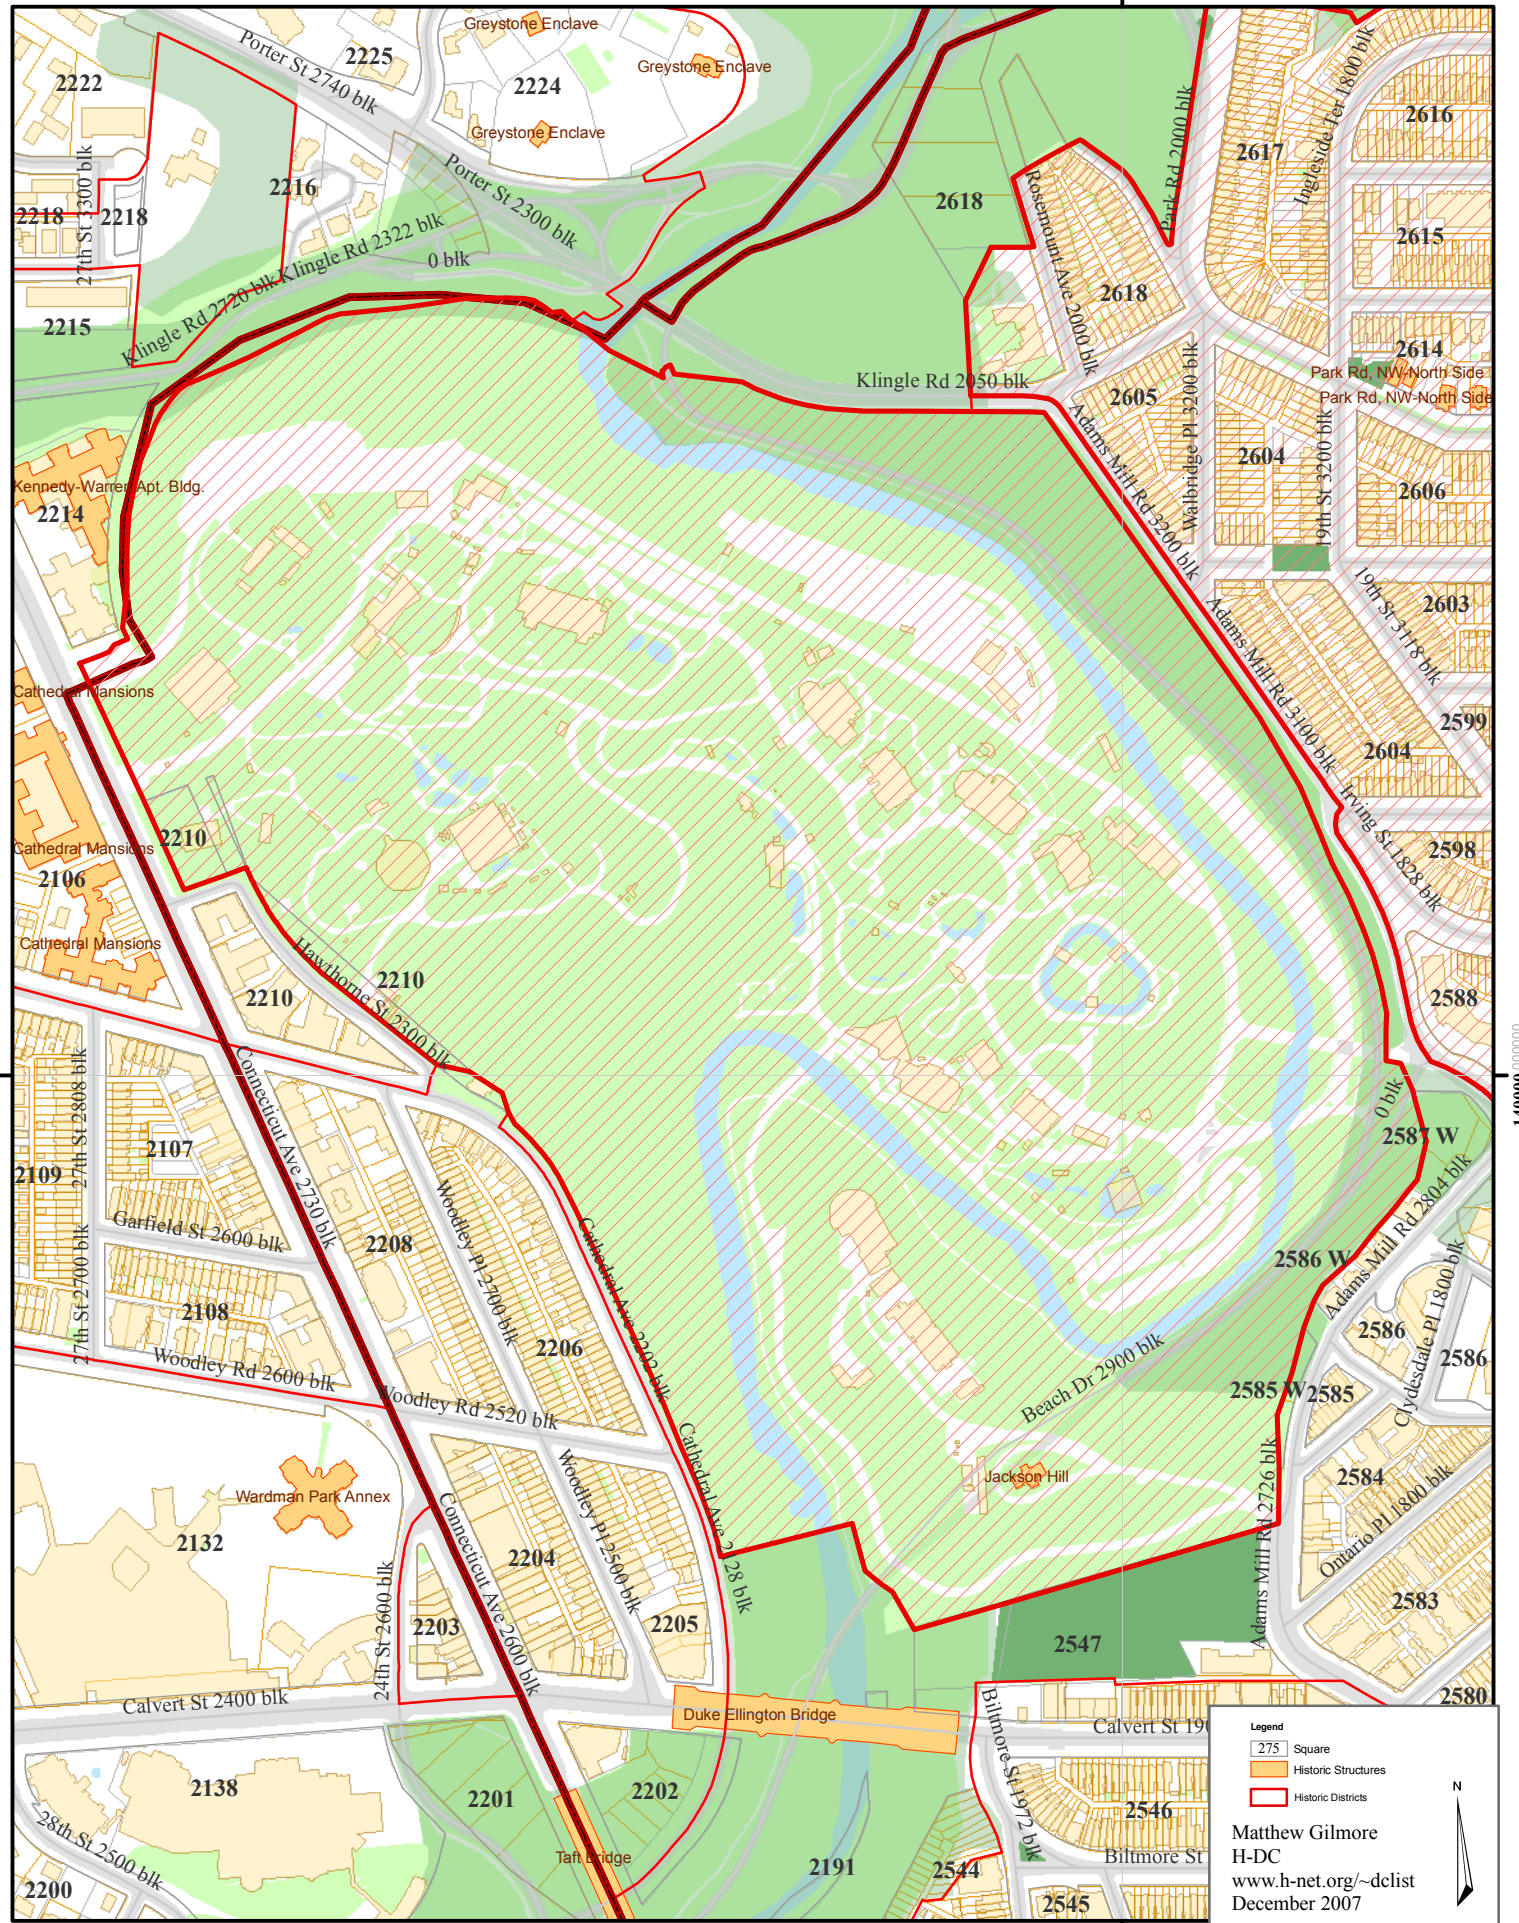

National Zoo Historic District

Legend
 Square
 Historic Structures
 Historic Districts

Matthew Gilmore
 H-DC
www.h-net.org/~dclist
 December 2007

140000

140000

396000