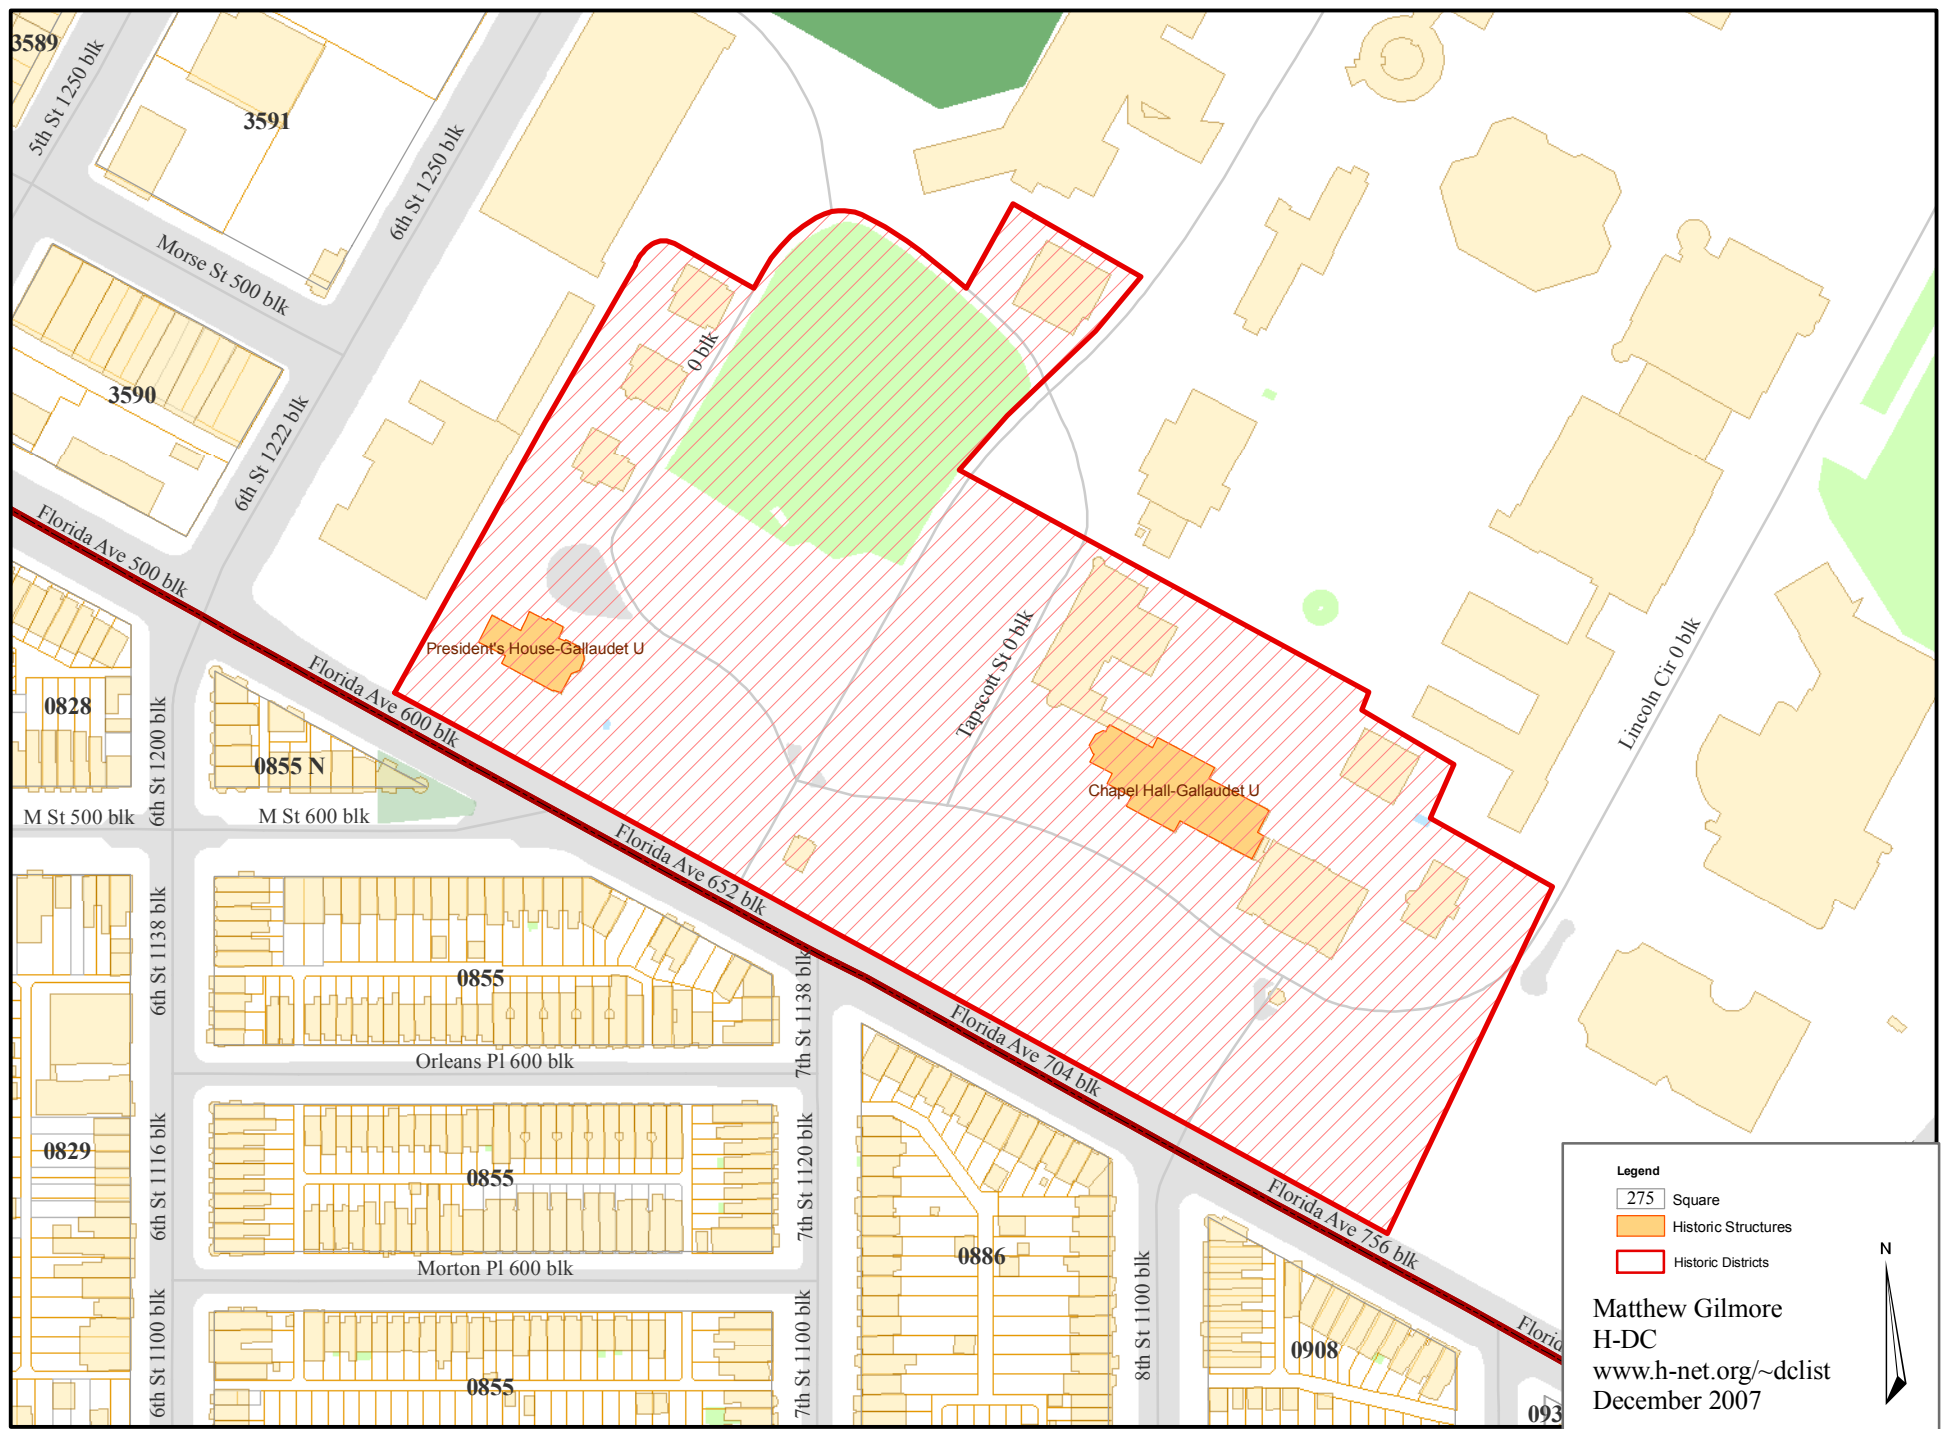

# Gallaudet Historic District

**Legend**

- 275 Square
- Historic Structures
- Historic Districts

Matthew Gilmore  
H-DC  
[www.h-net.org/~dclist](http://www.h-net.org/~dclist)  
December 2007