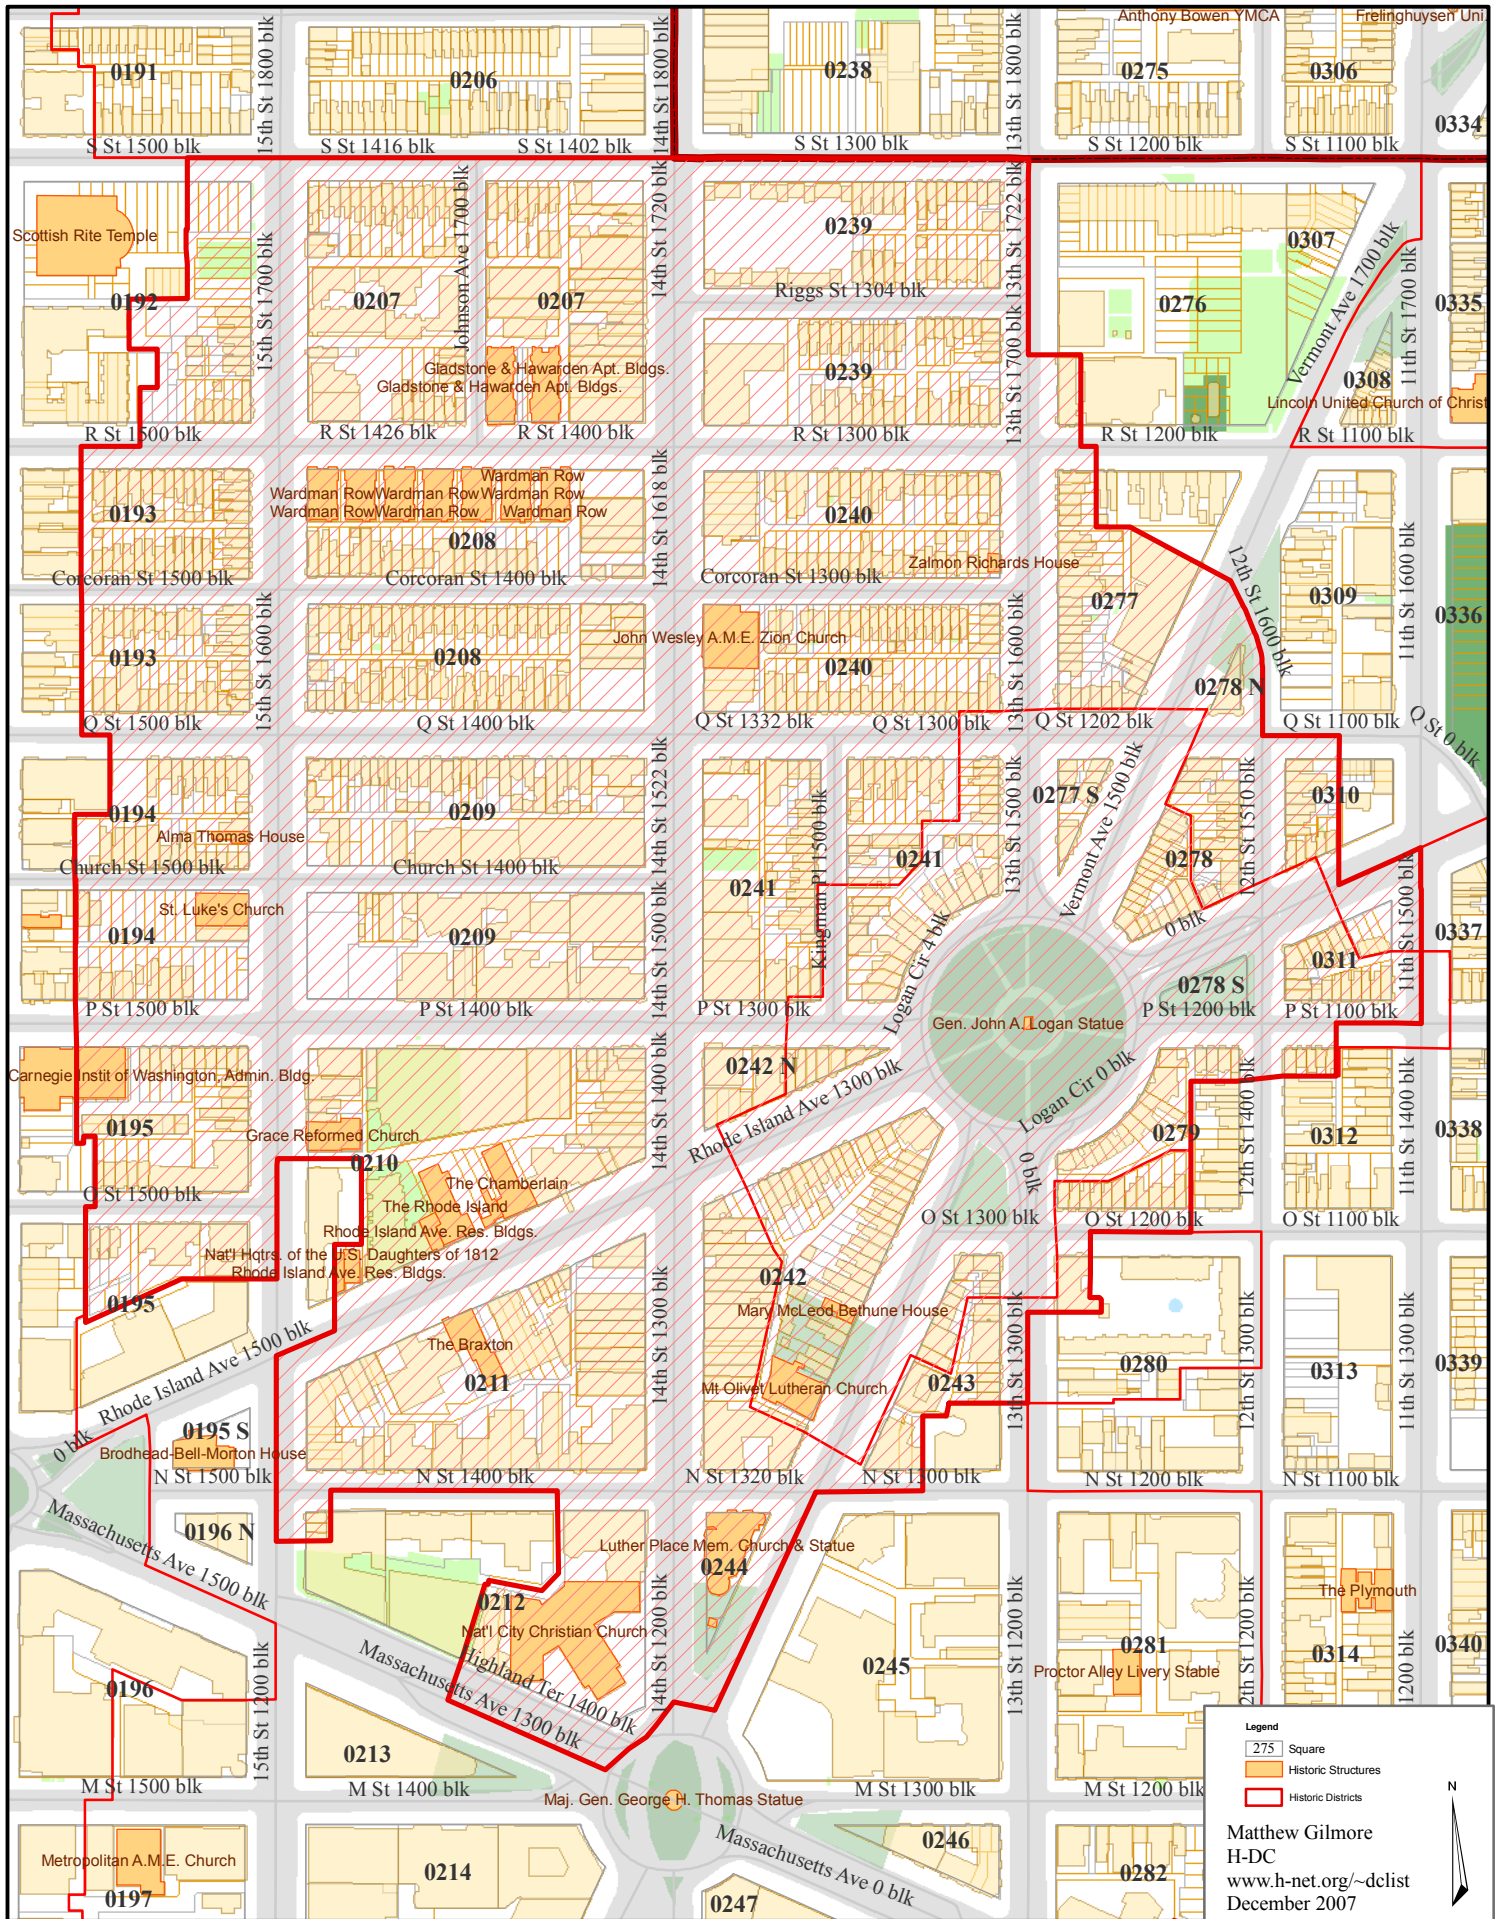

# Greater 14th Street Historic District

**Legend**  
 275  
 Historic Structures  
 Historic Districts

Matthew Gilmore  
 H-DC  
[www.h-net.org/~dclist](http://www.h-net.org/~dclist)  
 December 2007