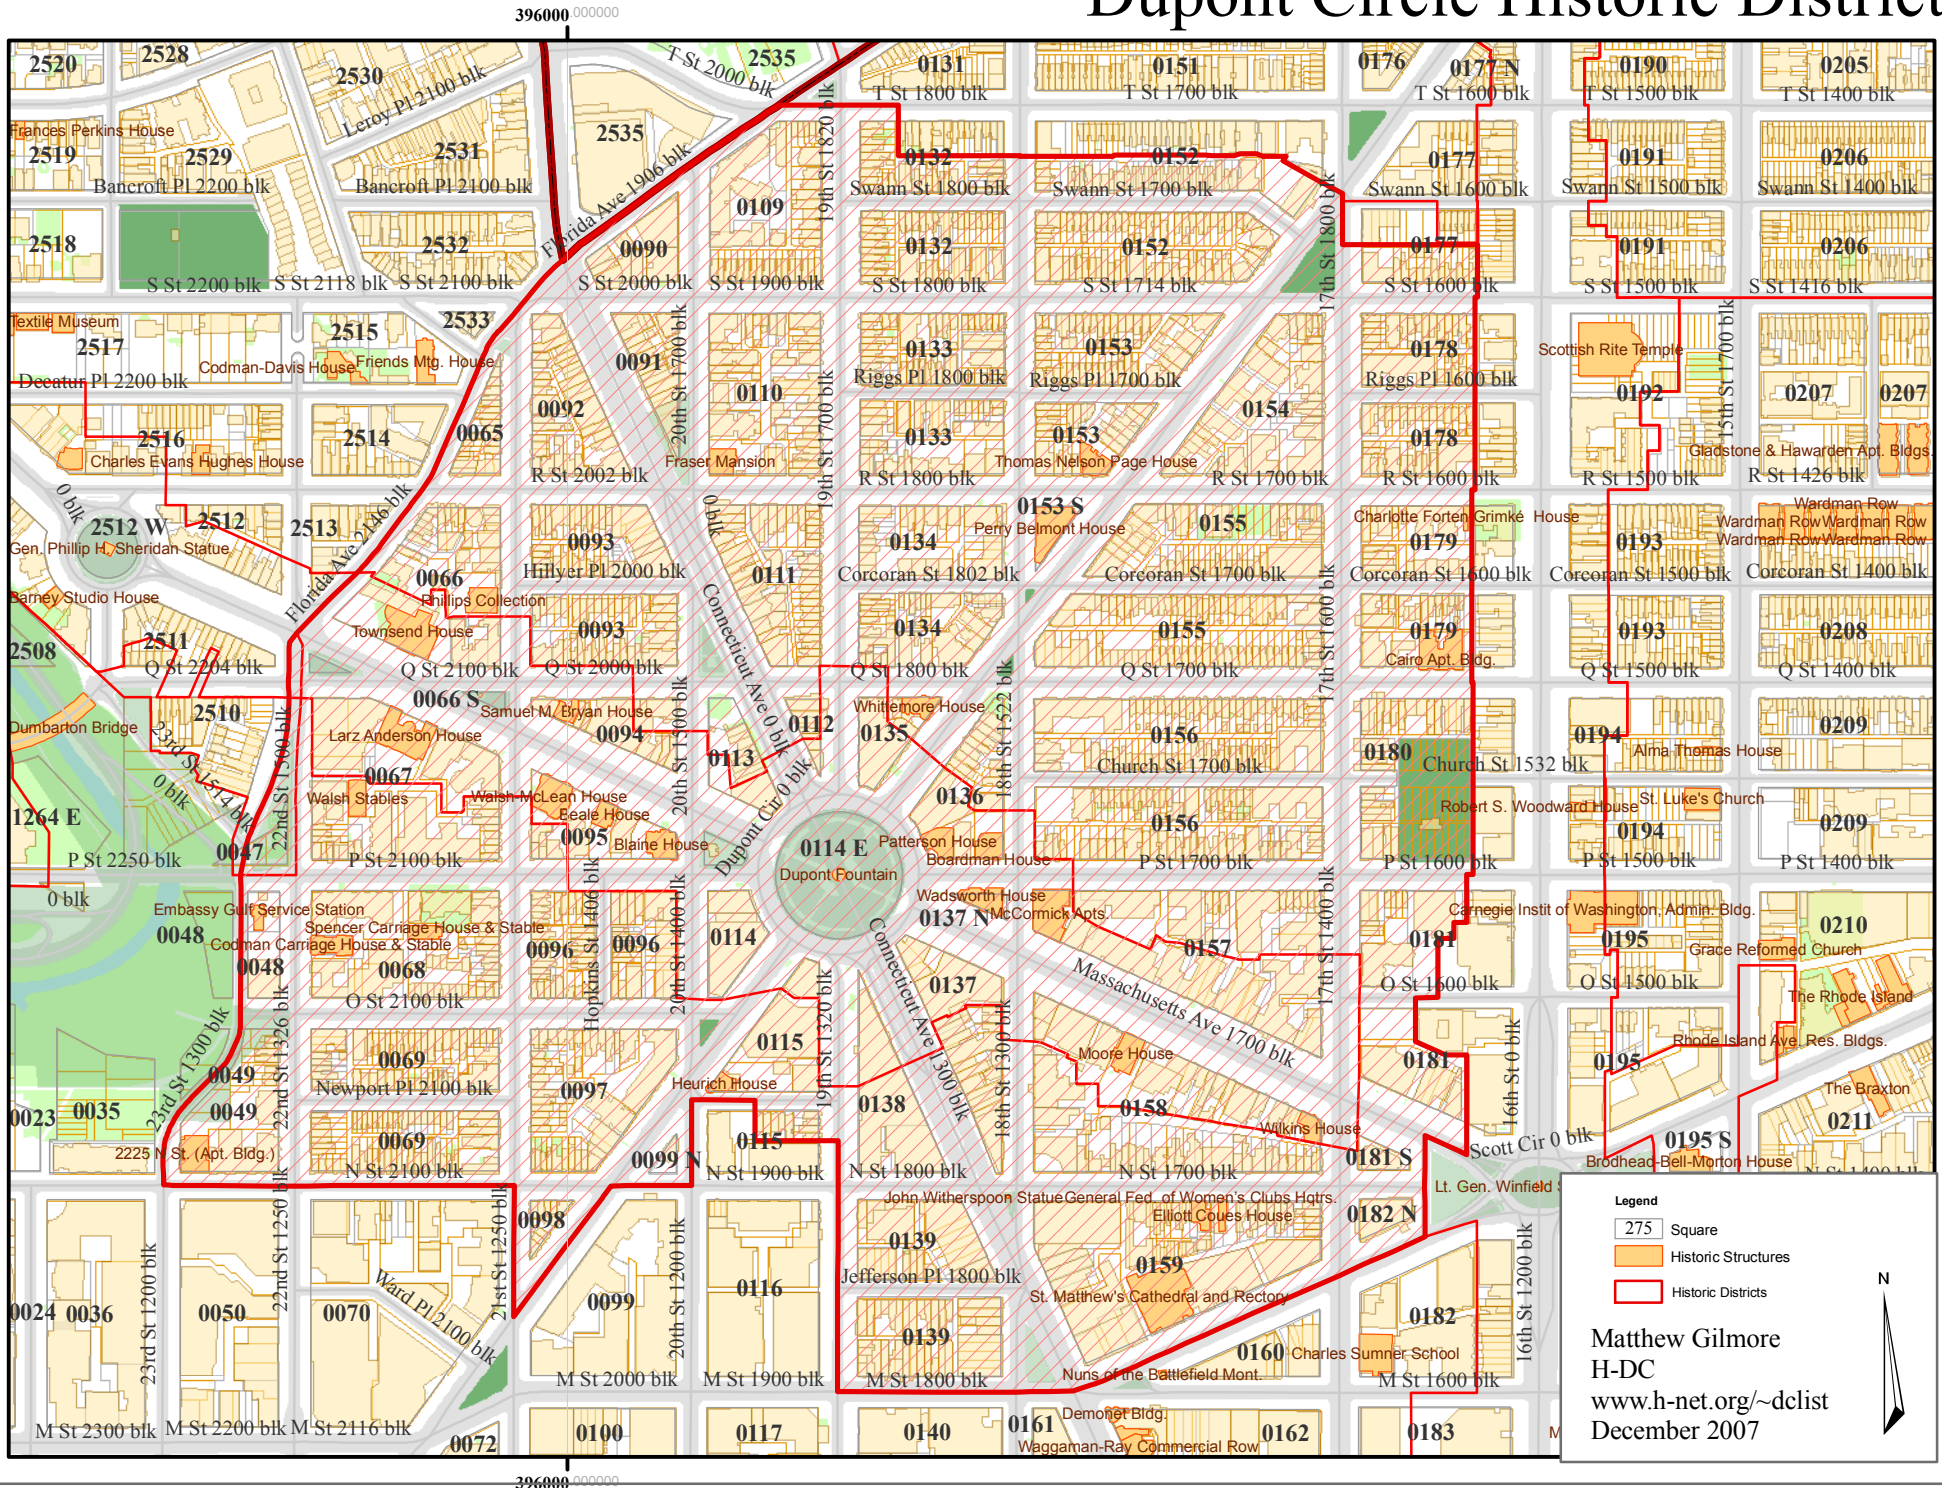

Dupont Circle Historic District

- Legend**
- 275 Square
 - Historic Structures
 - Historic Districts

Matthew Gilmore
H-DC
www.h-net.org/~dclist
December 2007