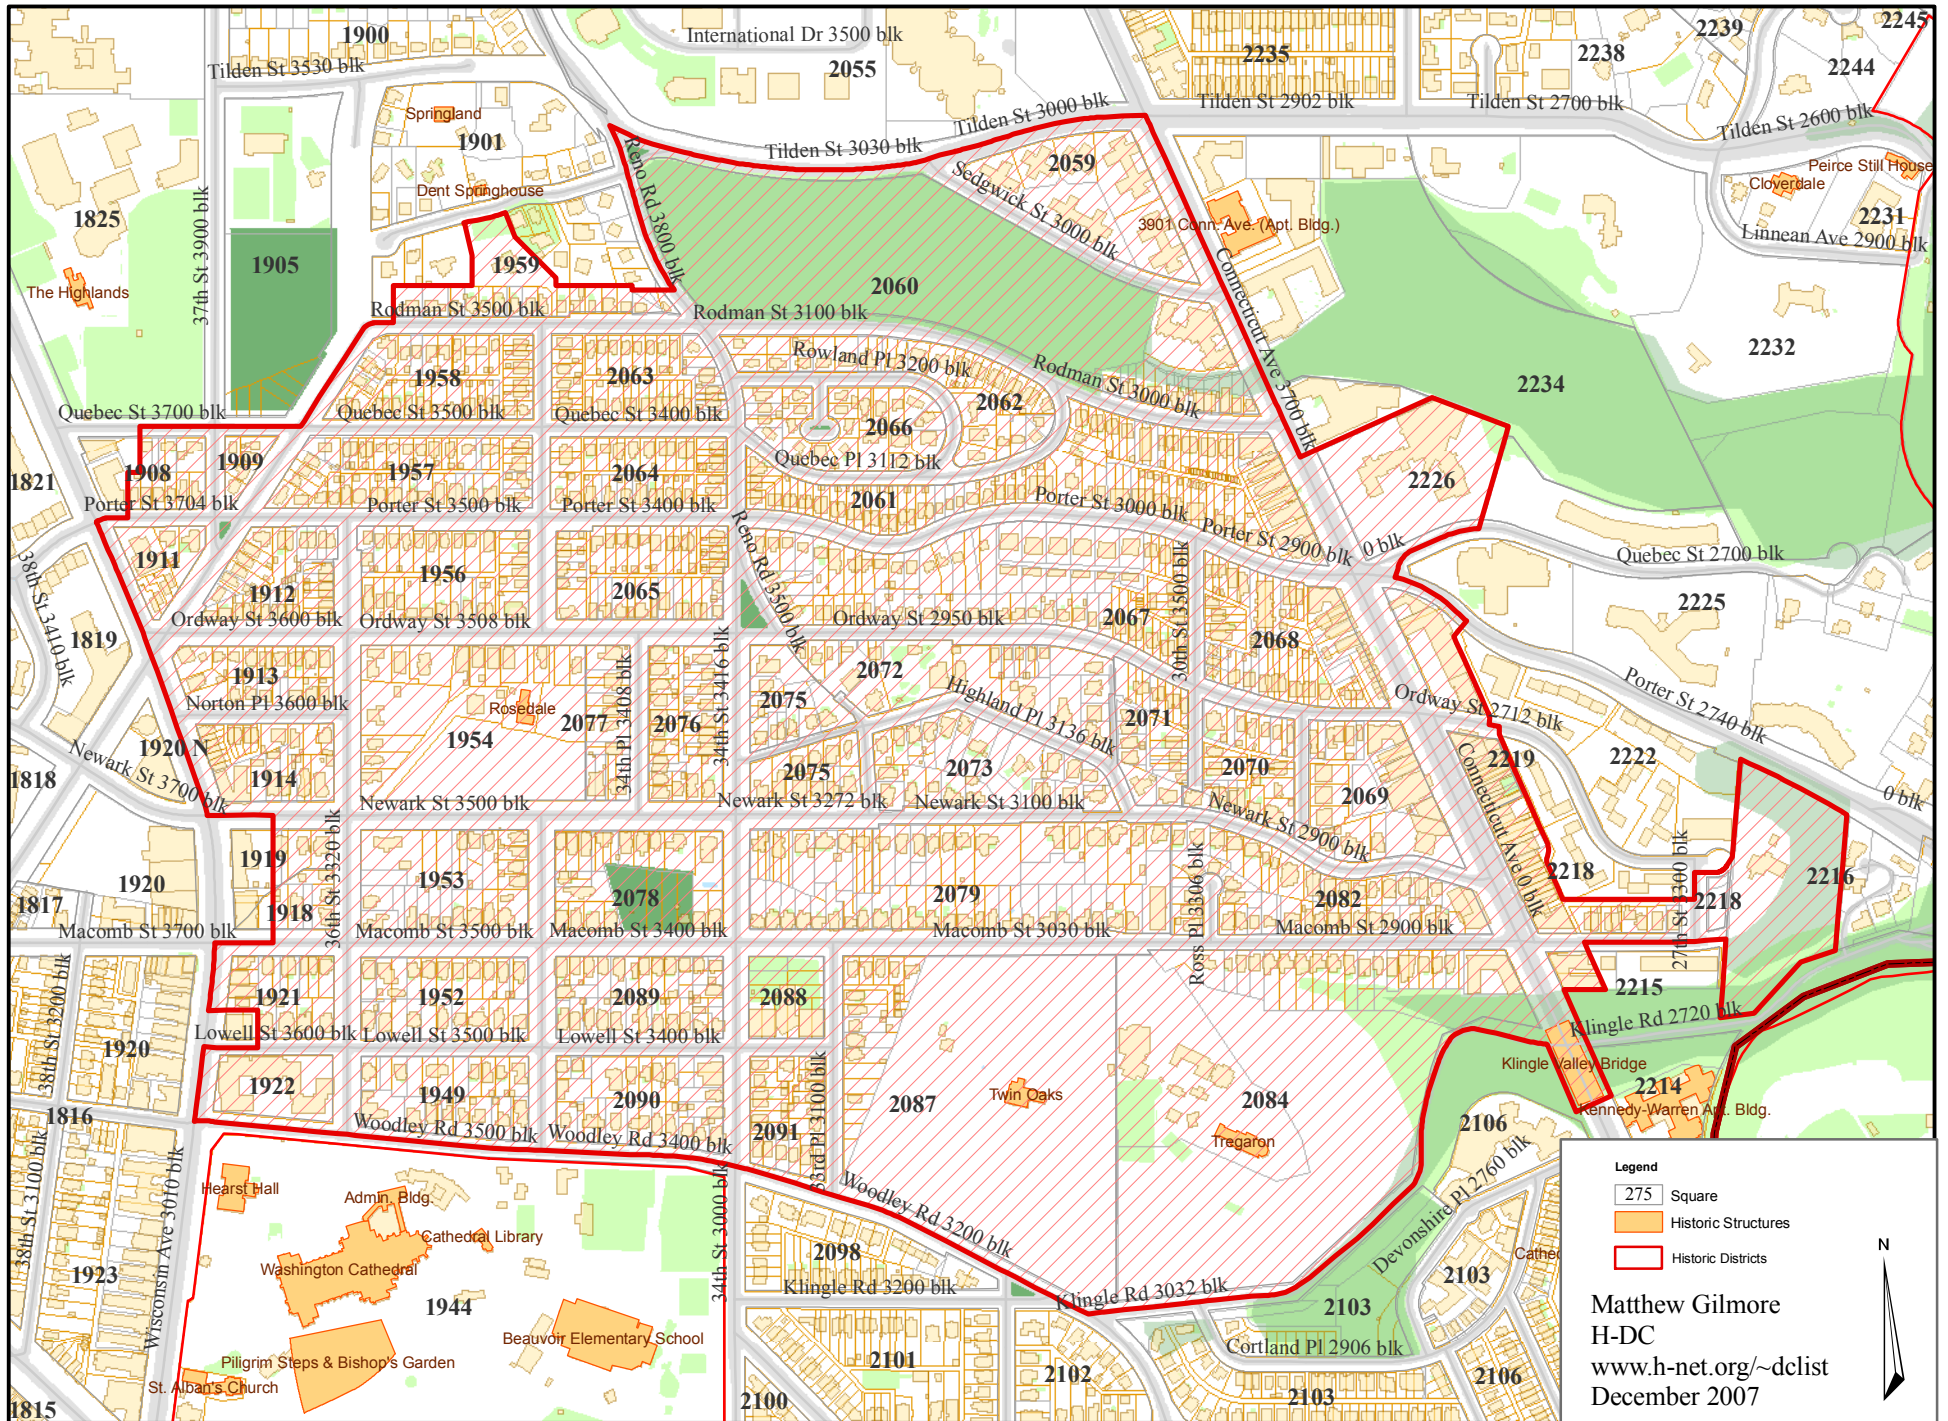

Cleveland Park Historic District

- Legend**
- 275 Square
 - Historic Structures
 - Historic Districts

Matthew Gilmore
 H-DC
www.h-net.org/~dclst
 December 2007