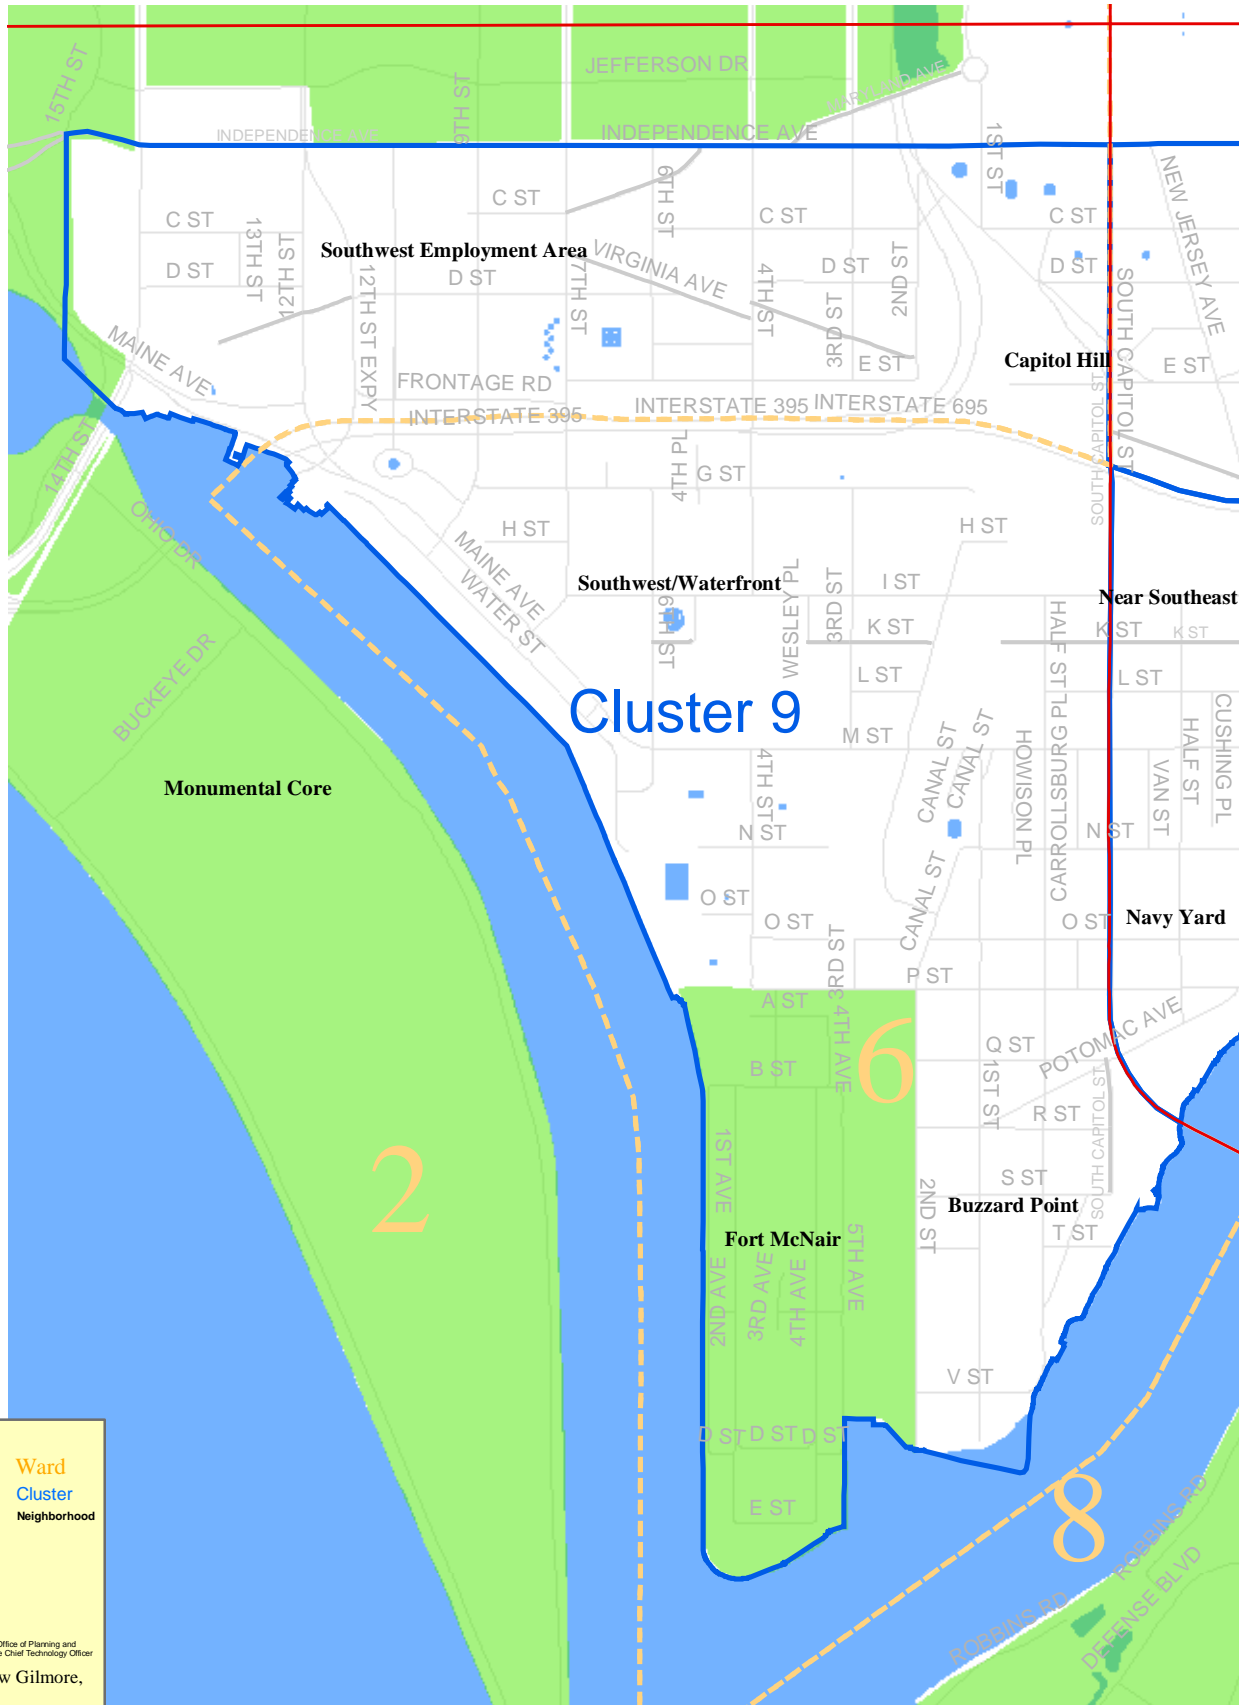

Cluster 9

Washington, D.C. Neighborhoods and Clusters

Legend:

- Ward (Orange outline)
- Cluster (Blue outline)
- Neighborhood (Green fill)

May 2003
Data from DC Office of Planning and DC Office of the Chief Technology Officer
Matthew Gilmore, H-DC