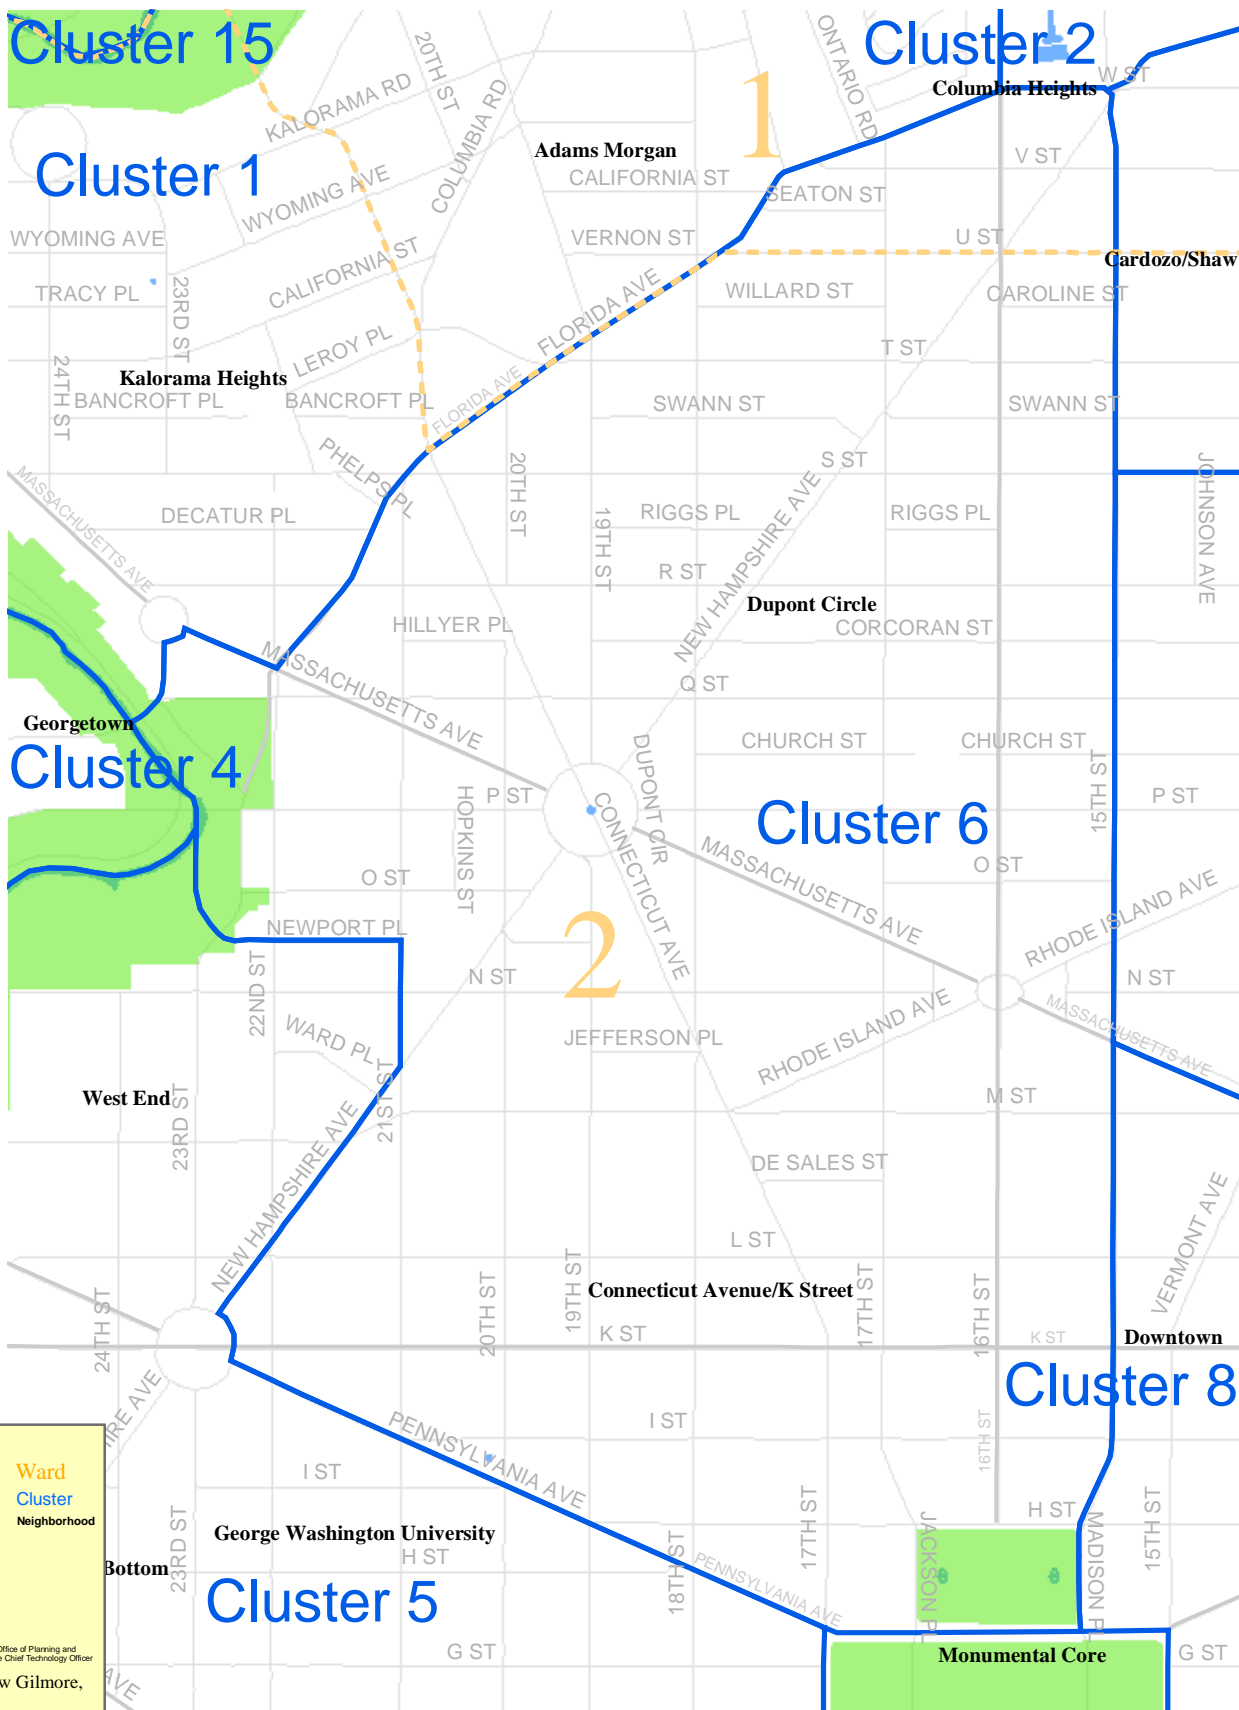

Cluster 6

Washington, D.C. Neighborhoods and Clusters

Legend

- Ward (Orange line)
- Cluster (Blue line)
- Neighborhood (Green area)

May 2003
Data from DC Office of Planning and DC Office of the Chief Technology Officer
Matthew Gilmore, H-DC