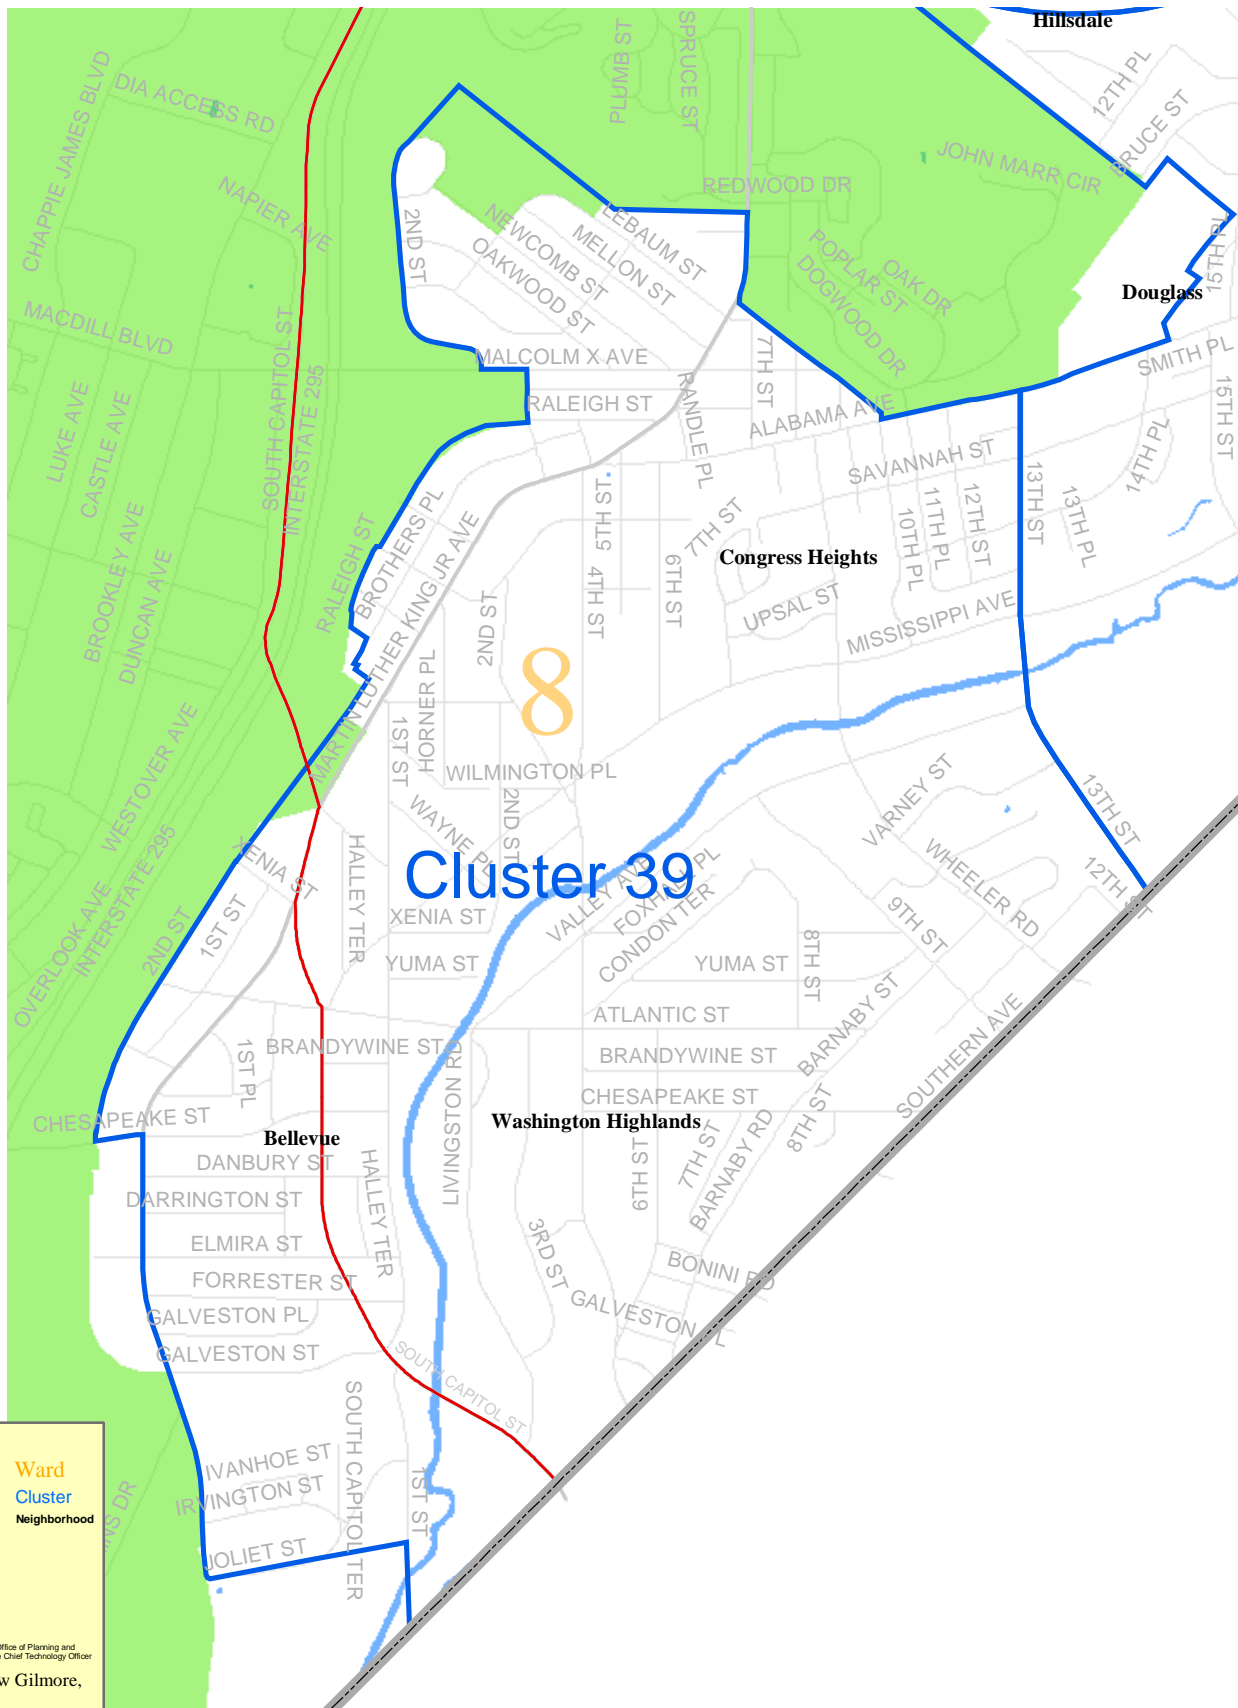

Cluster39

Washington, D.C. Neighborhoods and Clusters

May 2003
Data from DC Office of Planning and
DC Office of the Chief Technology Officer
Matthew Gilmore,
H-DC