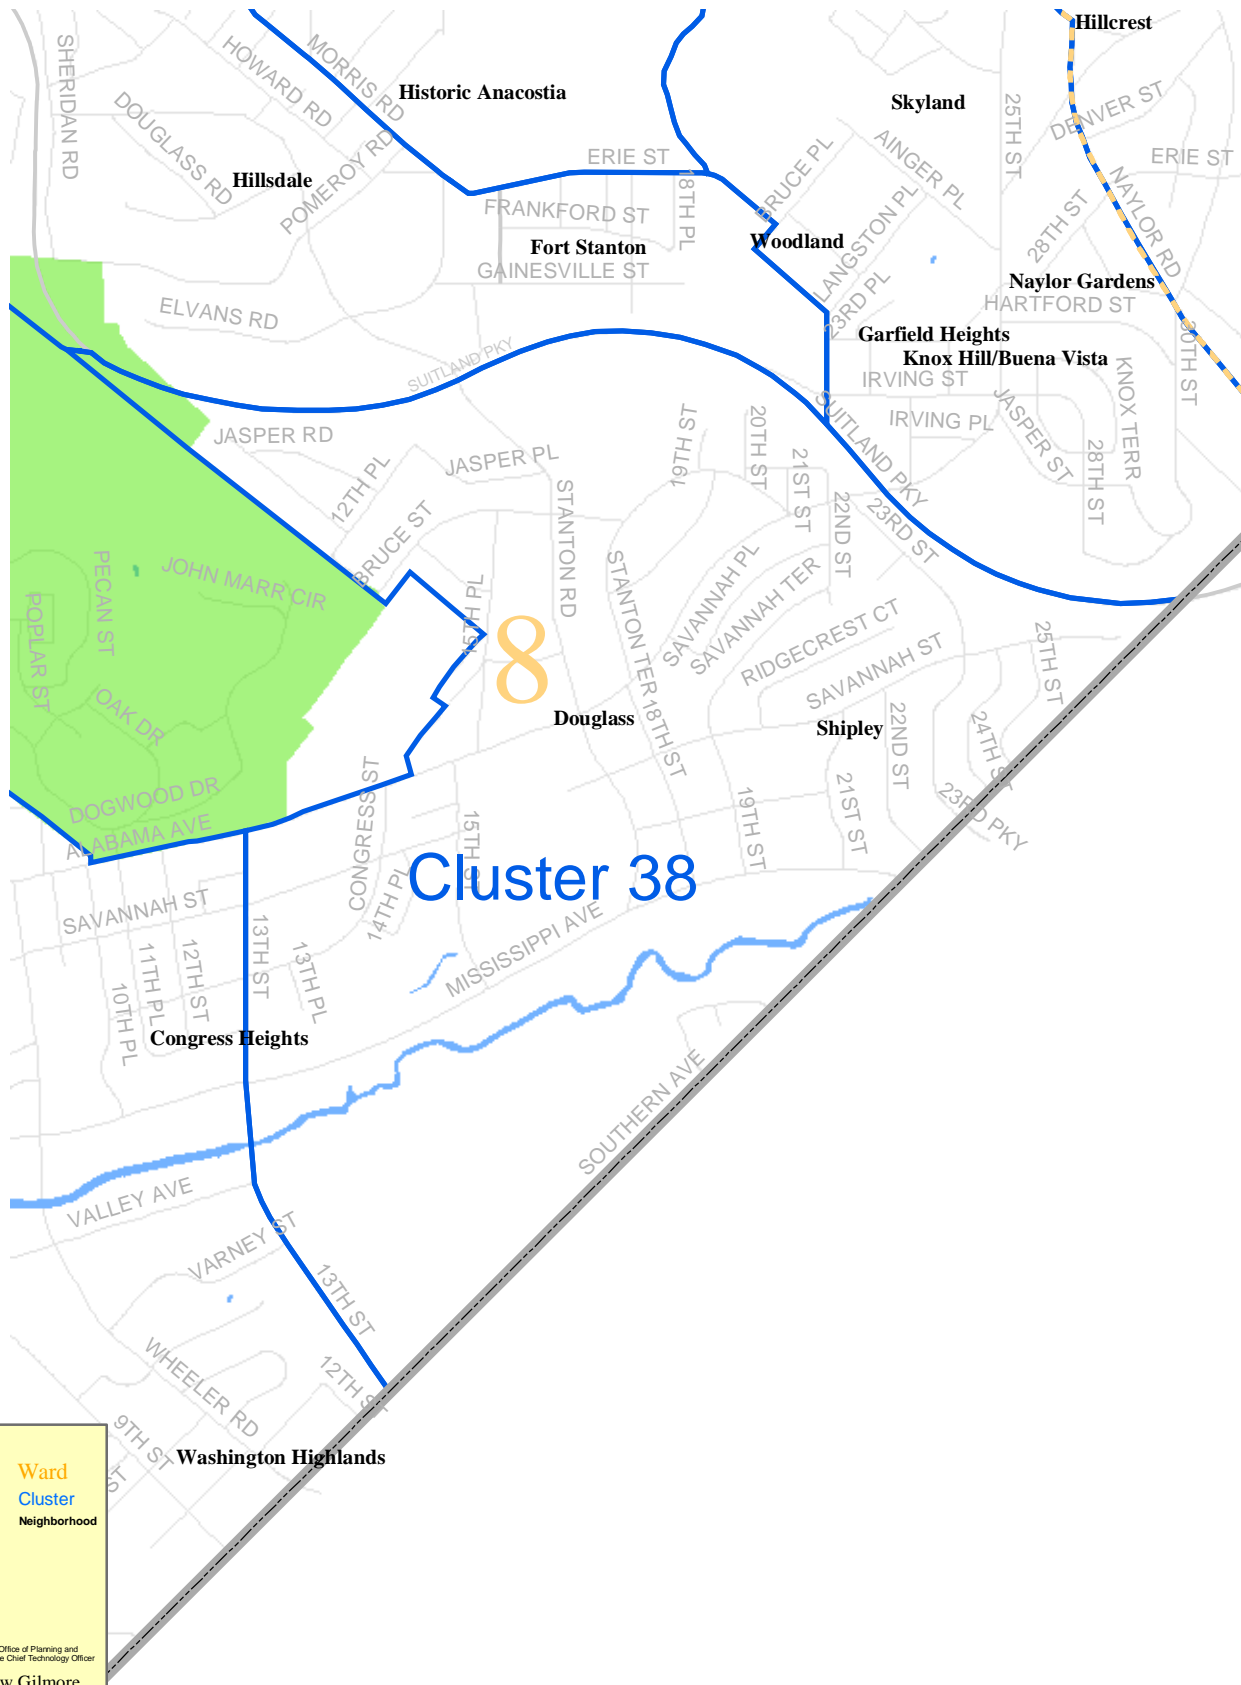

Cluster38

Washington, D.C. Neighborhoods and Clusters

Ward
Cluster
Neighborhood

May 2003
Data from DC Office of Planning and
DC Office of the Chief Technology Officer
Matthew Gilmore,
H-DC