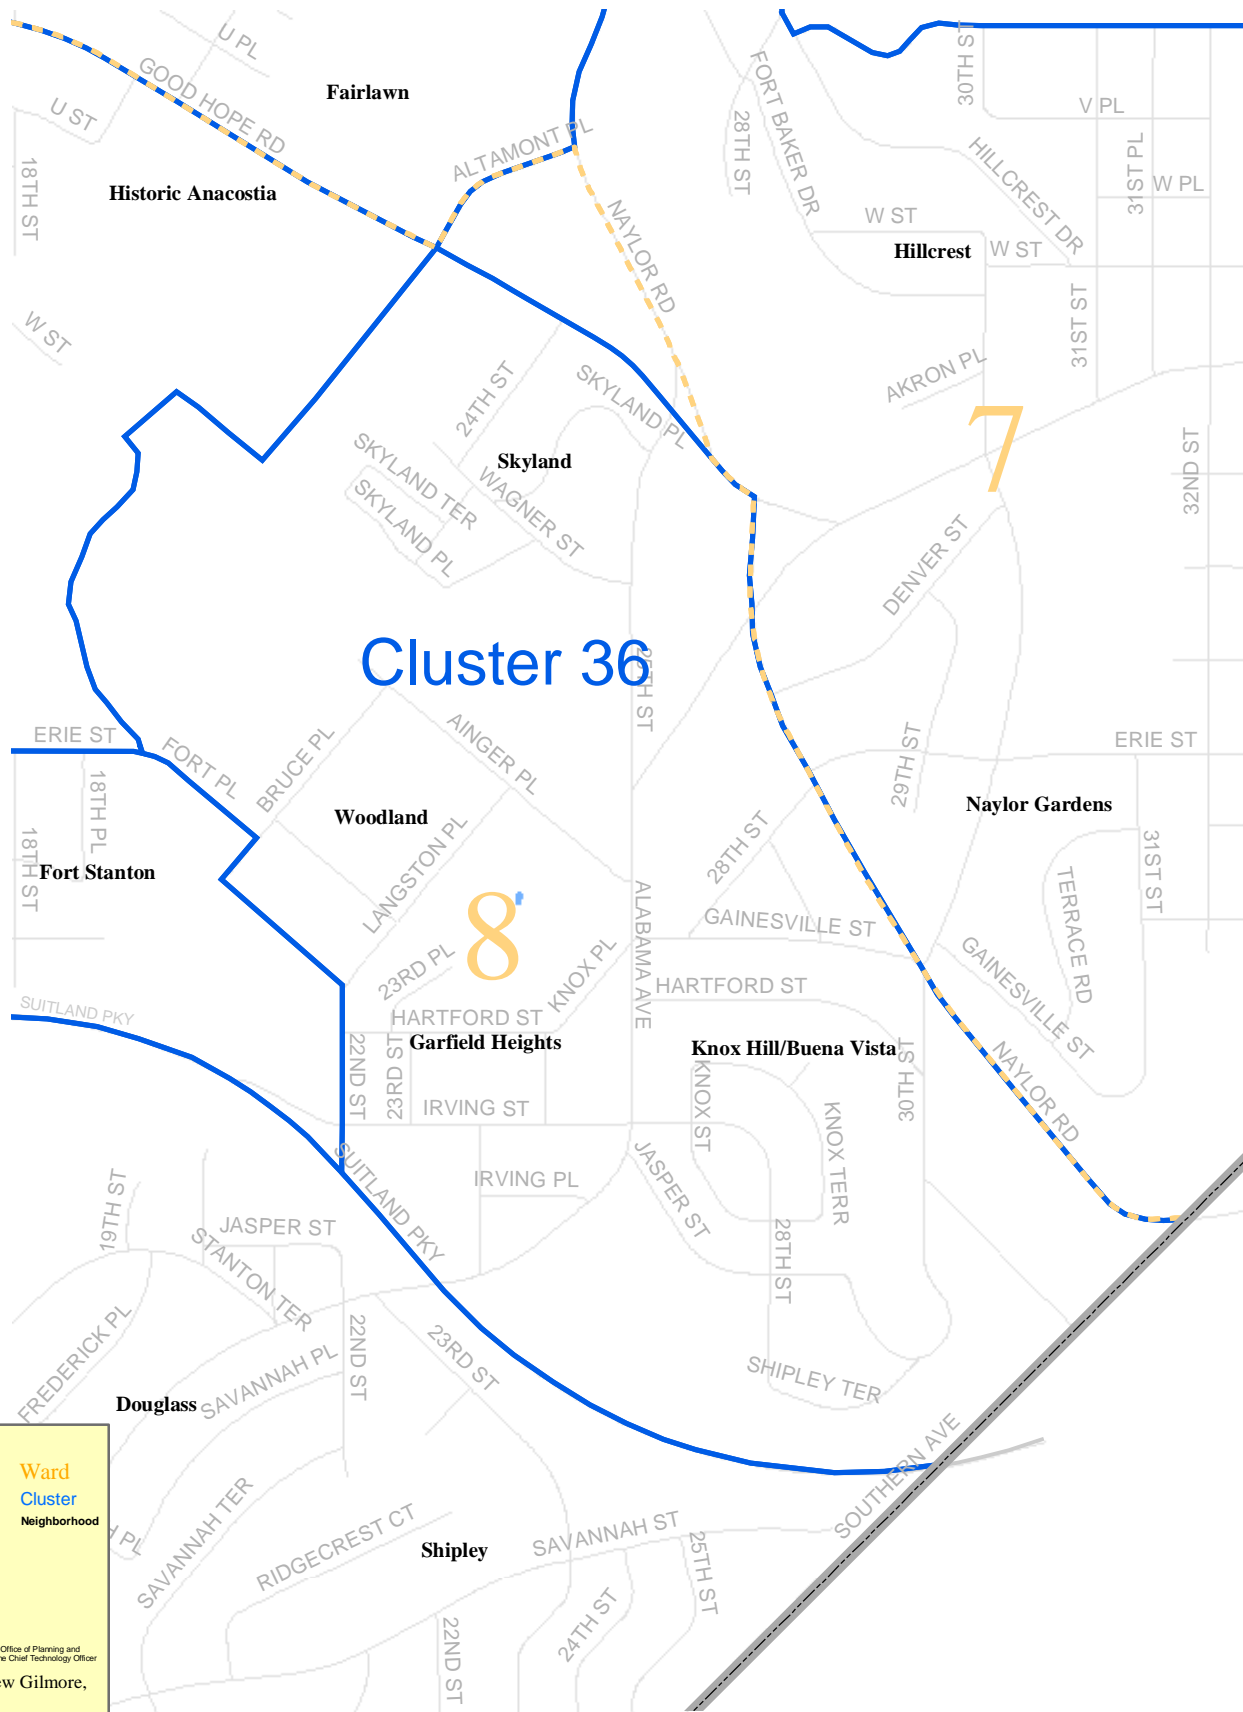

# Cluster36

# Washington, D.C. Neighborhoods and Clusters

To navigate around map-  
Use Acrobat Zoom In tool to find area of interest

**N**

Ward  
Cluster  
Neighborhood

May 2003  
Data from DC Office of Planning and  
DC Office of the Chief Technology Officer  
Matthew Gilmore,  
H-DC