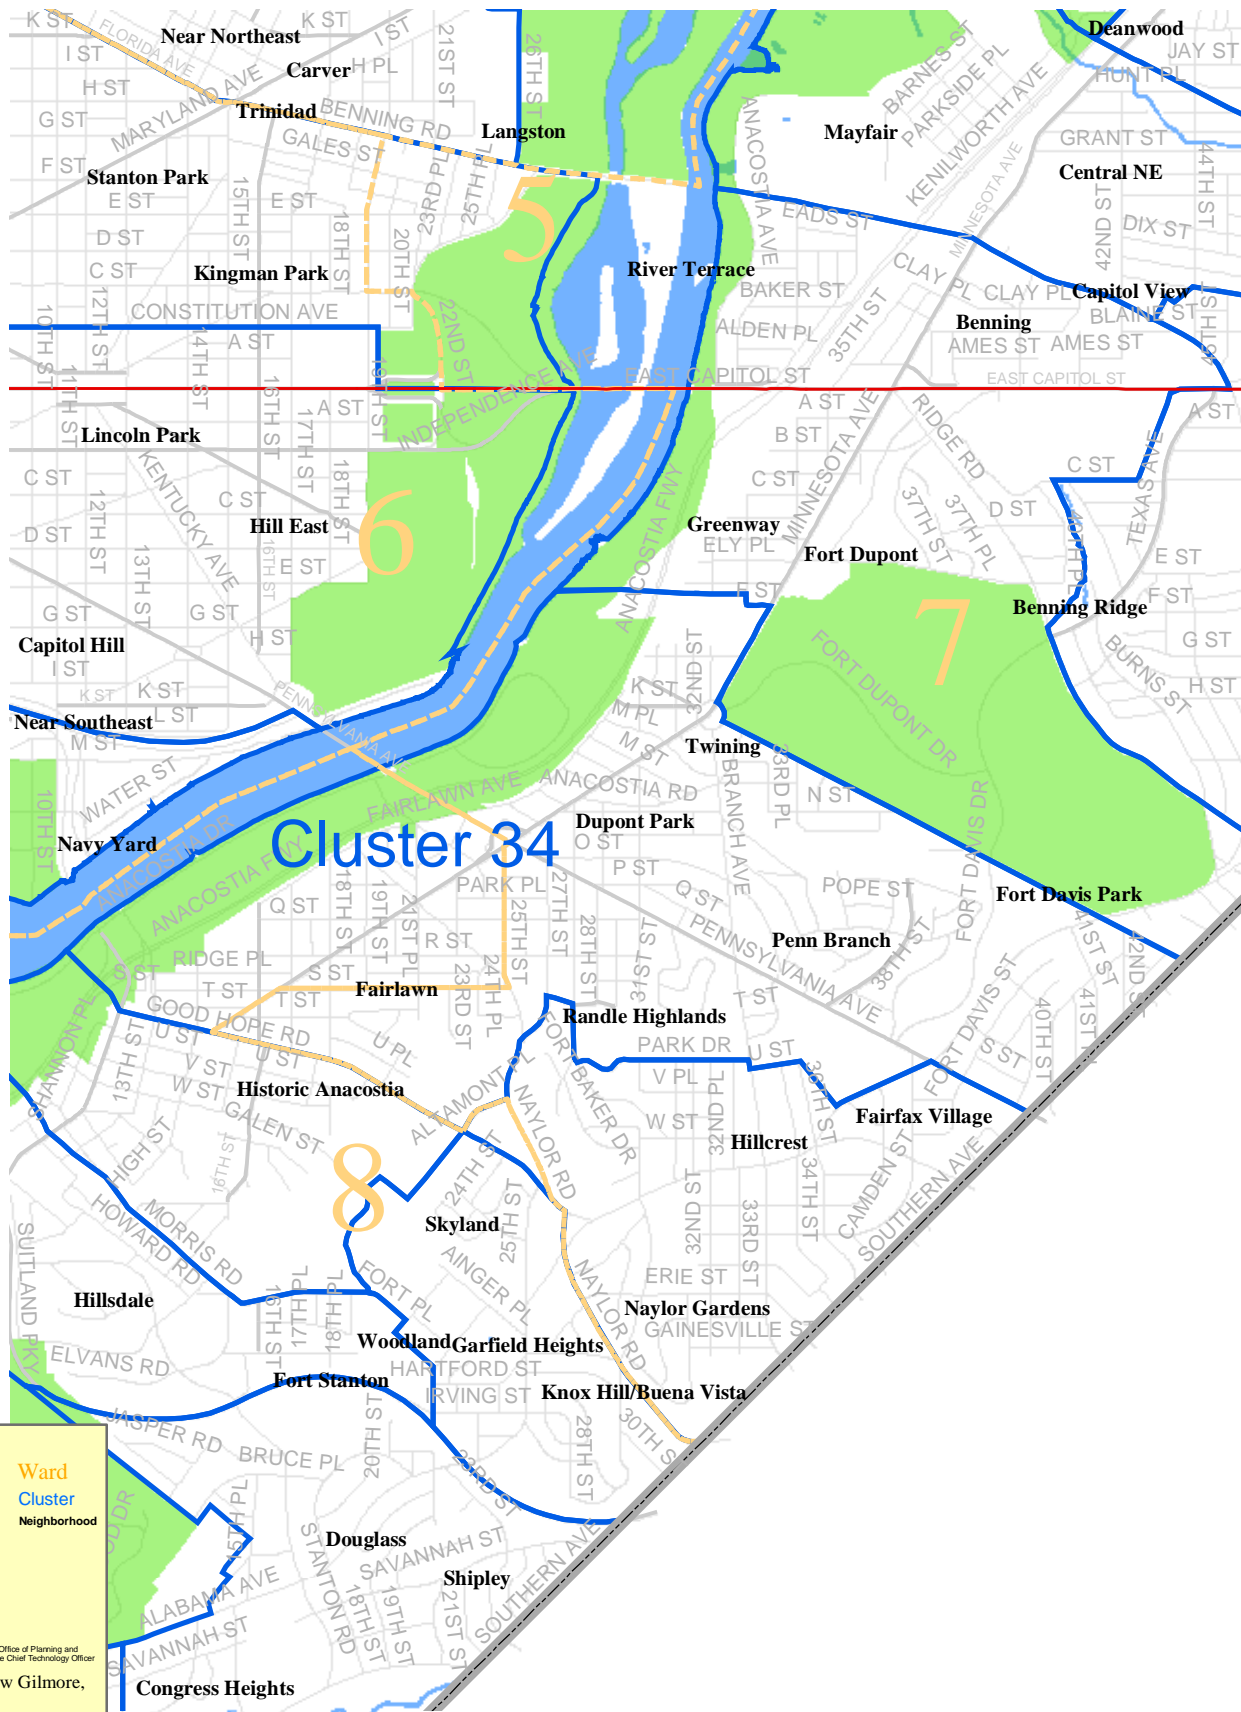

Cluster34

Washington, D.C. Neighborhoods and Clusters

Legend

- Ward (Orange outline)
- Cluster (Blue outline)
- Neighborhood (Black text)

May 2003
Data from DC Office of Planning and
DC Office of the Chief Technology Officer
Matthew Gilmore,
H-DC