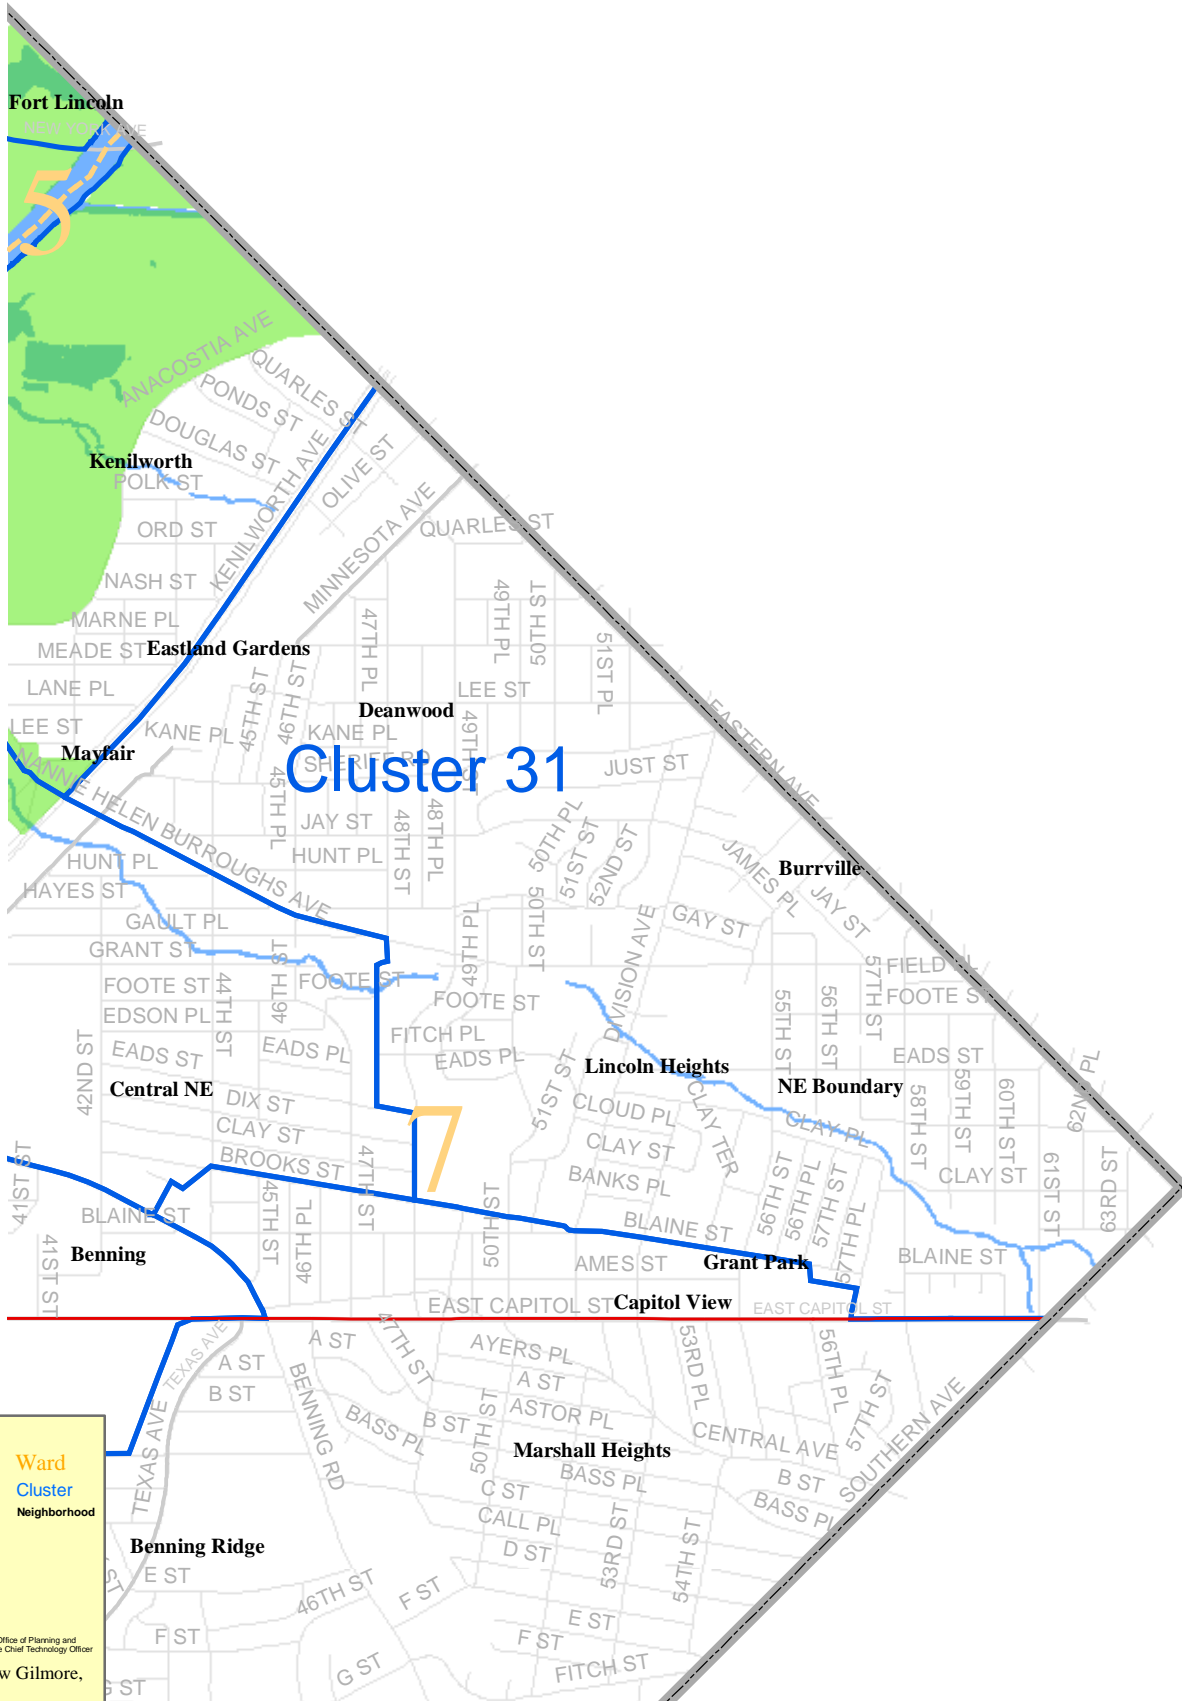

Cluster31

Washington, D.C. Neighborhoods and Clusters

May 2003
Data from DC Office of Planning and
DC Office of the Chief Technology Officer
Matthew Gilmore,
H-DC