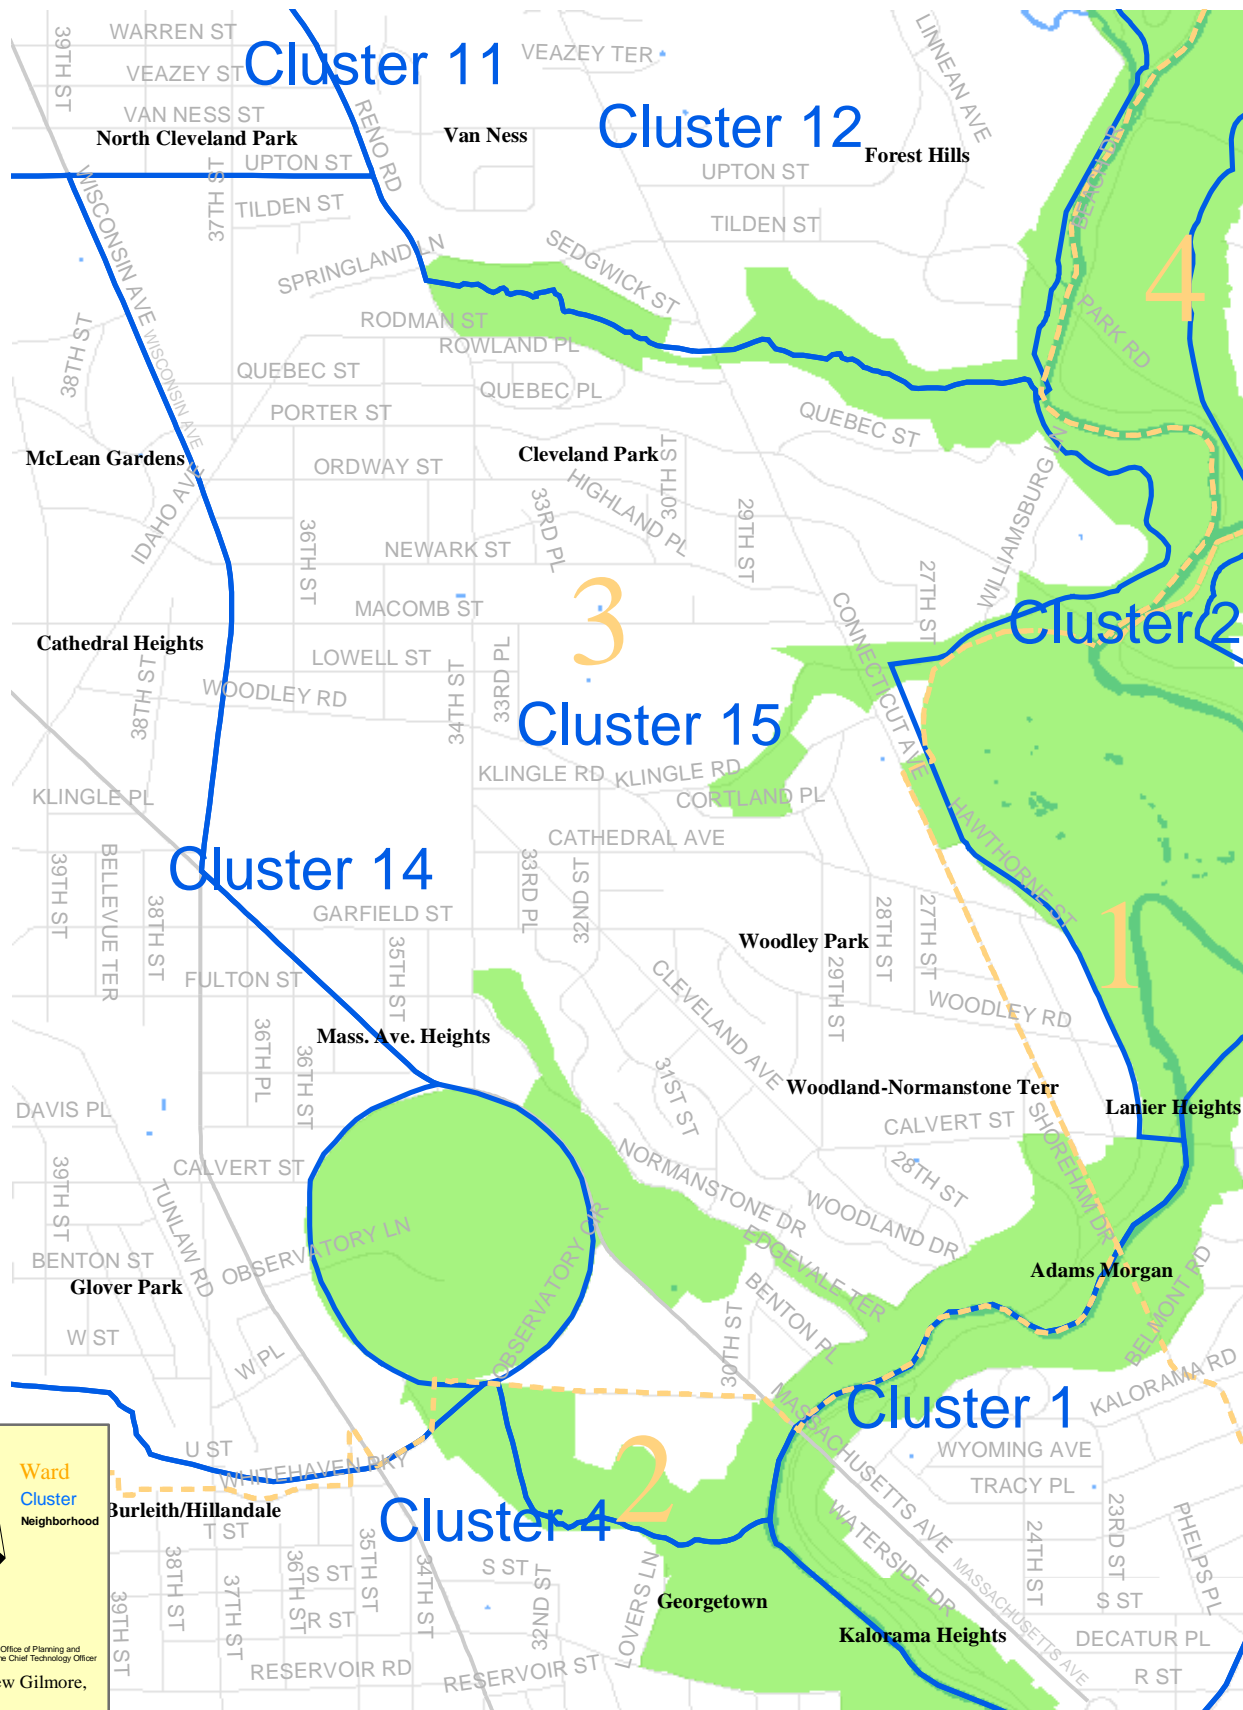

Cluster 15

Washington, D.C. Neighborhoods and Clusters

Legend

- Ward
- Cluster
- Neighborhood

May 2003
Data from DC Office of Planning and
DC Office of the Chief Technology Officer
Matthew Gilmore,
H-DC