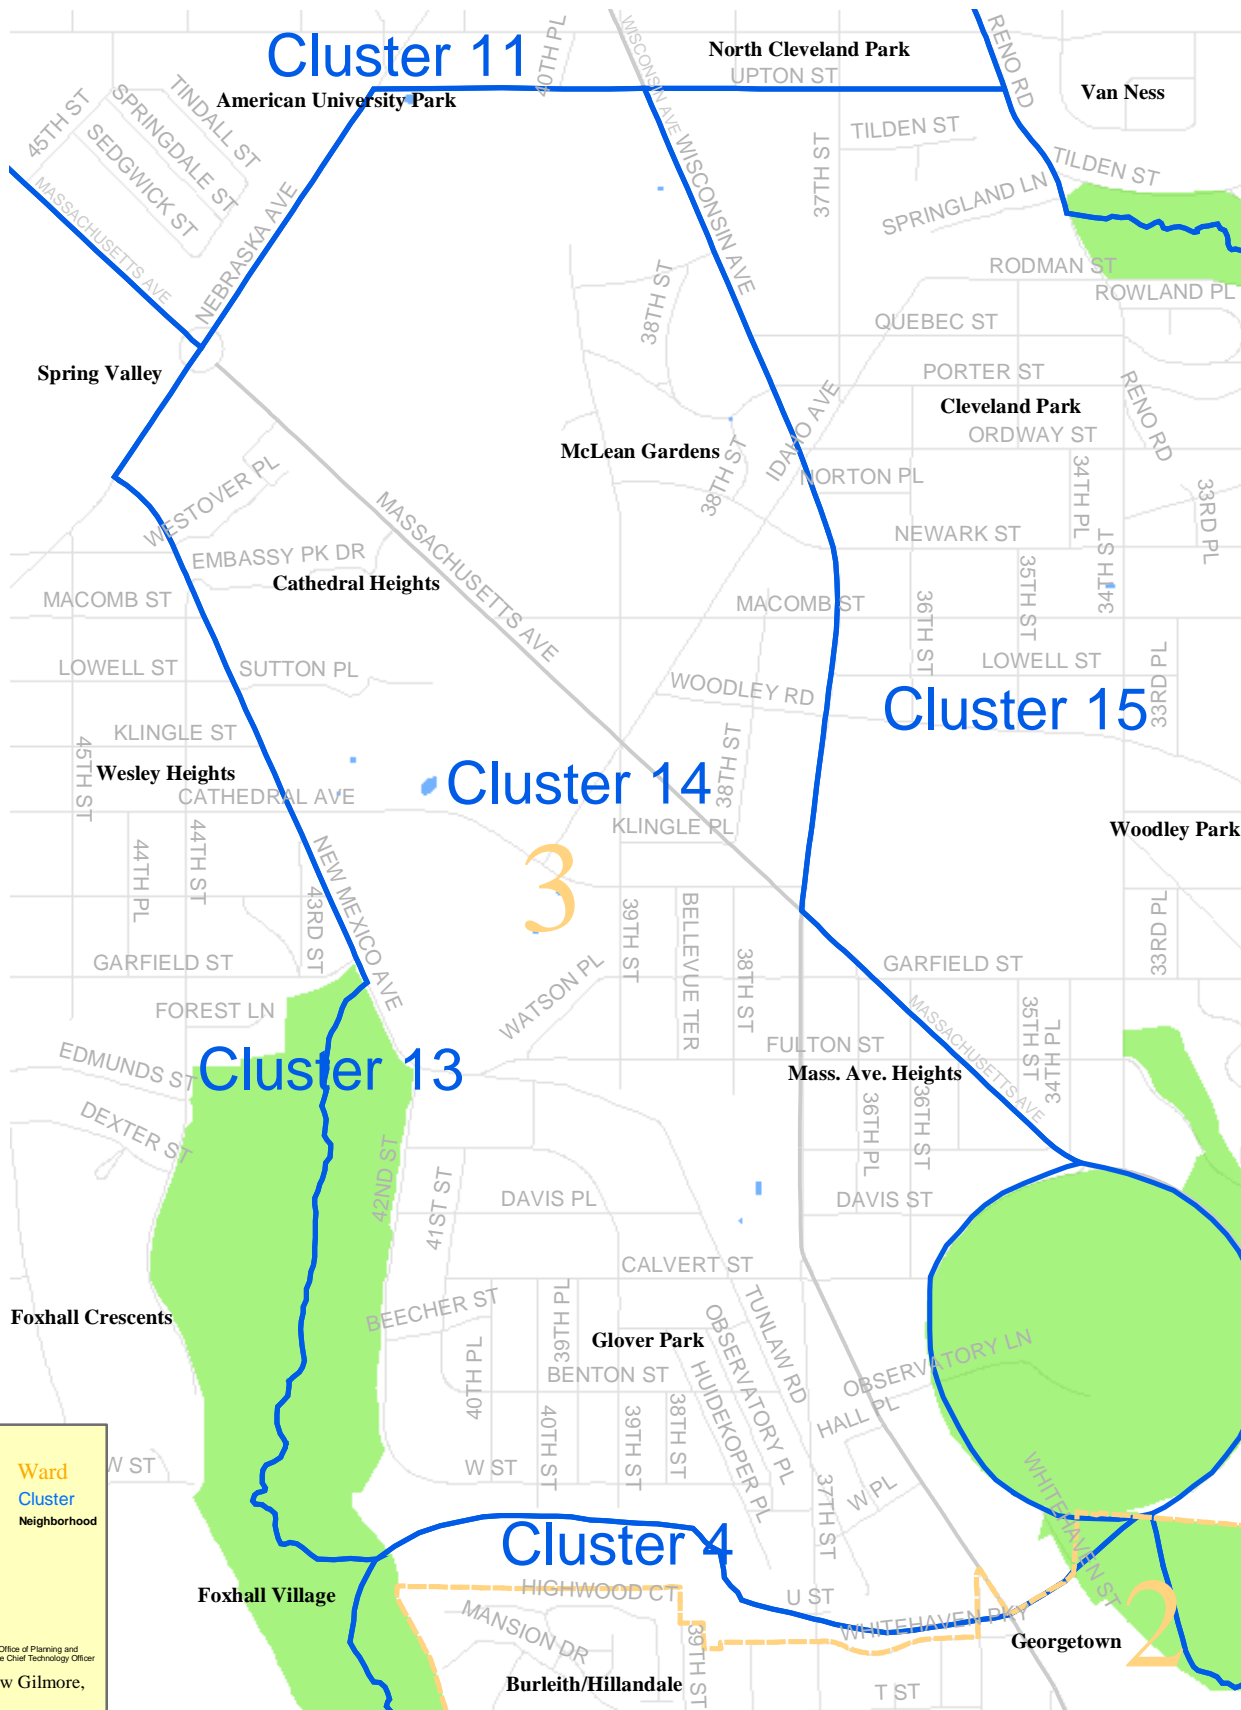

Cluster 14

Washington, D.C. Neighborhoods and Clusters

Legend

- Ward (Orange outline)
- Cluster (Blue outline)
- Neighborhood (Green fill)

May 2003
Data from DC Office of Planning and DC Office of the Chief Technology Officer
Matthew Gilmore, H-DC