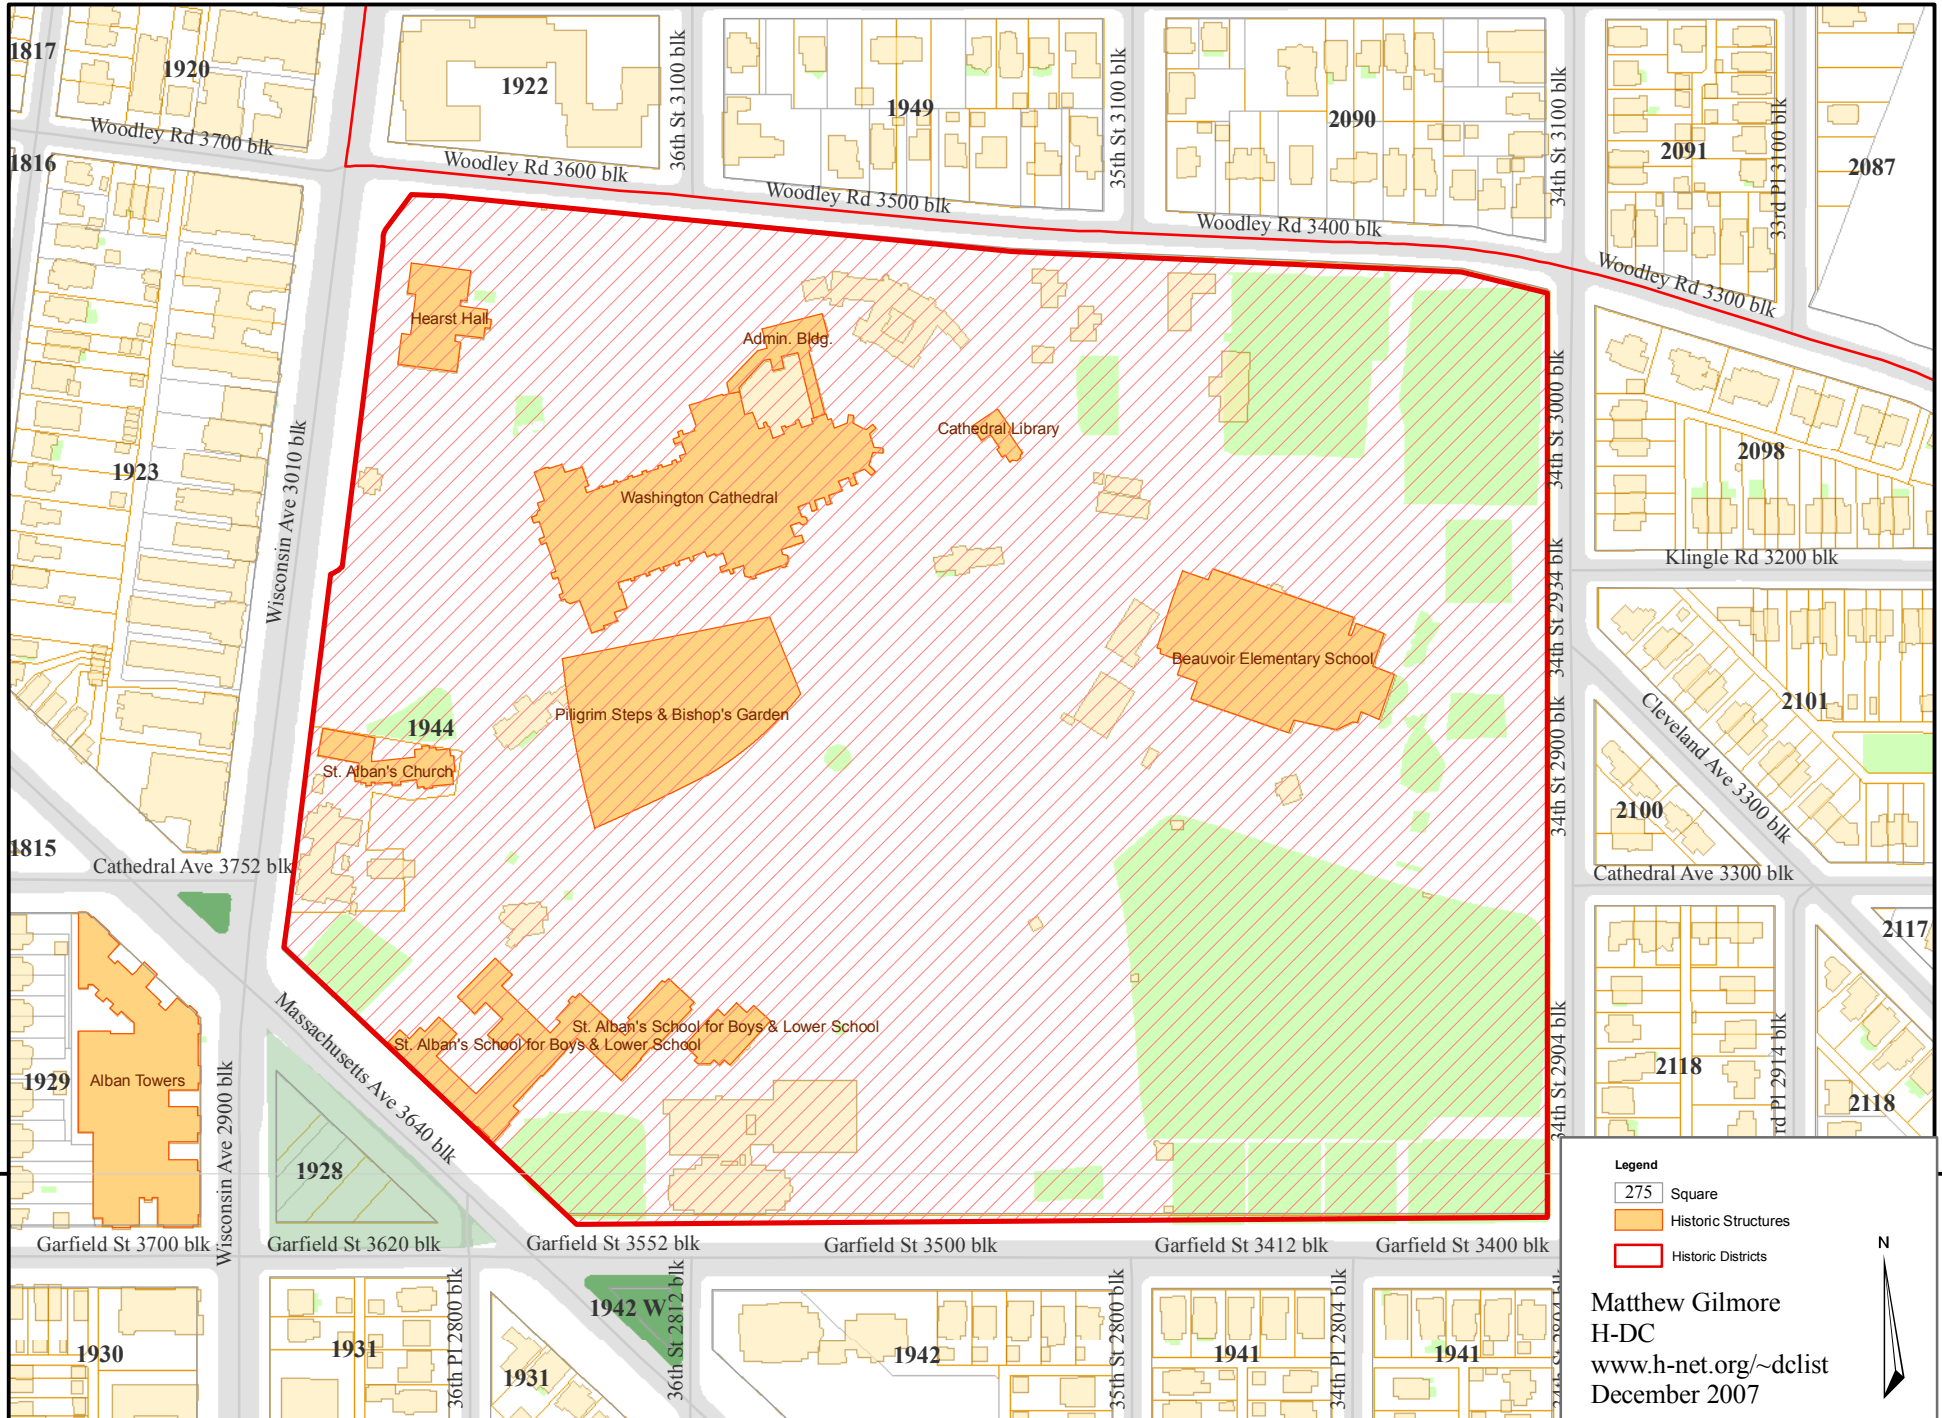

Washington National Cathedral Historic District

140000 000000

140000 000000

- Legend**
- 275 Square
 - Historic Structures
 - Historic Districts

Matthew Gilmore
 H-DC
www.h-net.org/~dclst
 December 2007