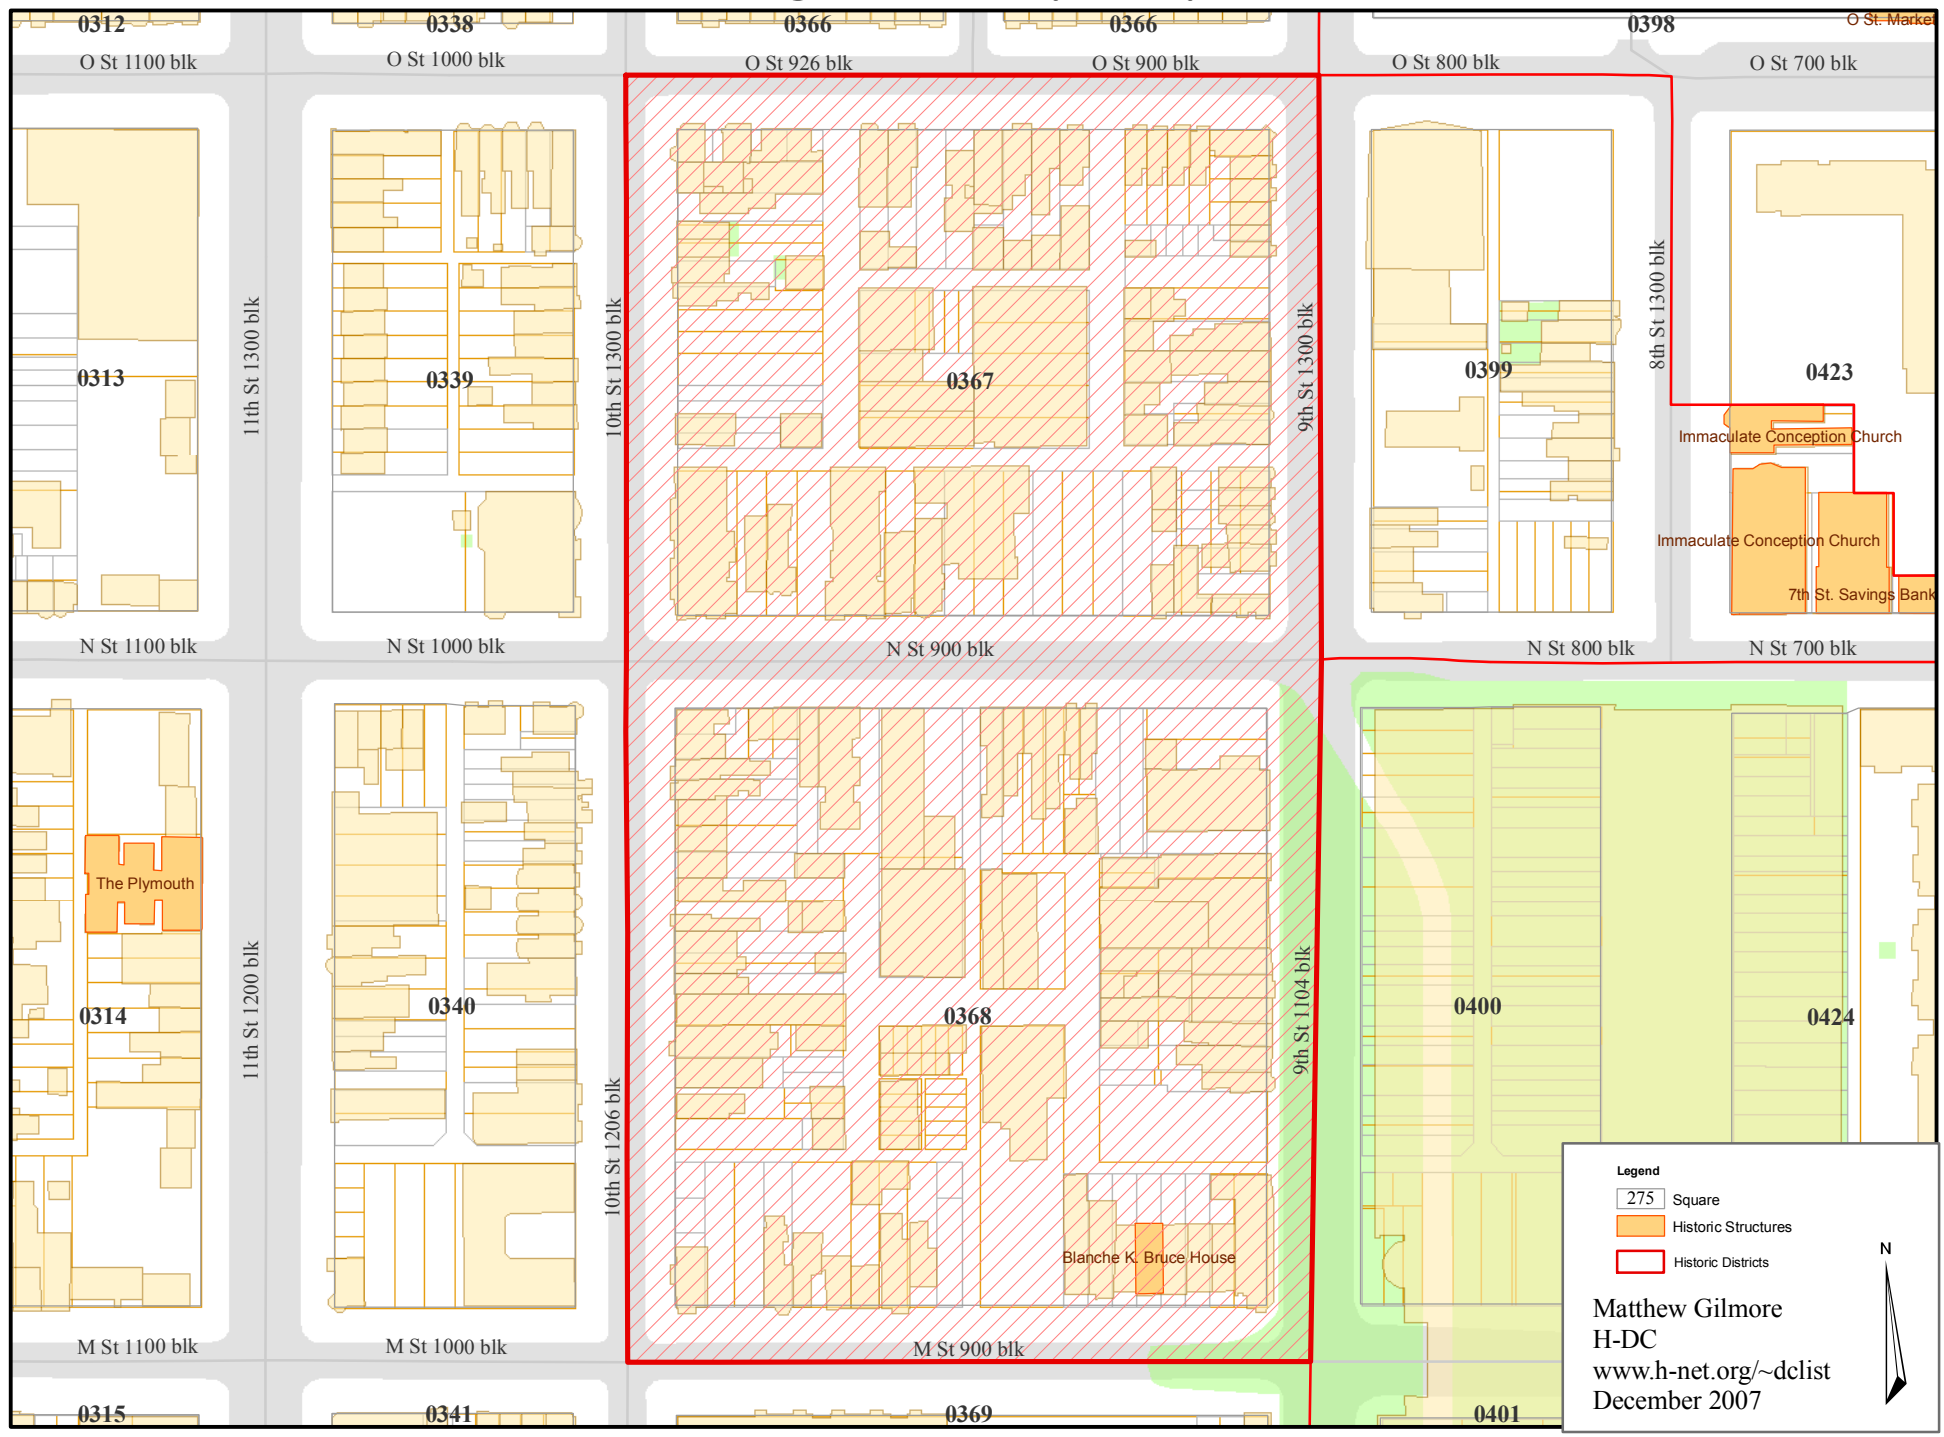

# Blagden Alley/Naylor Court Historic District

**Legend**

- 275 Square
- Historic Structures
- Historic Districts

Matthew Gilmore  
H-DC  
[www.h-net.org/~dclist](http://www.h-net.org/~dclist)  
December 2007