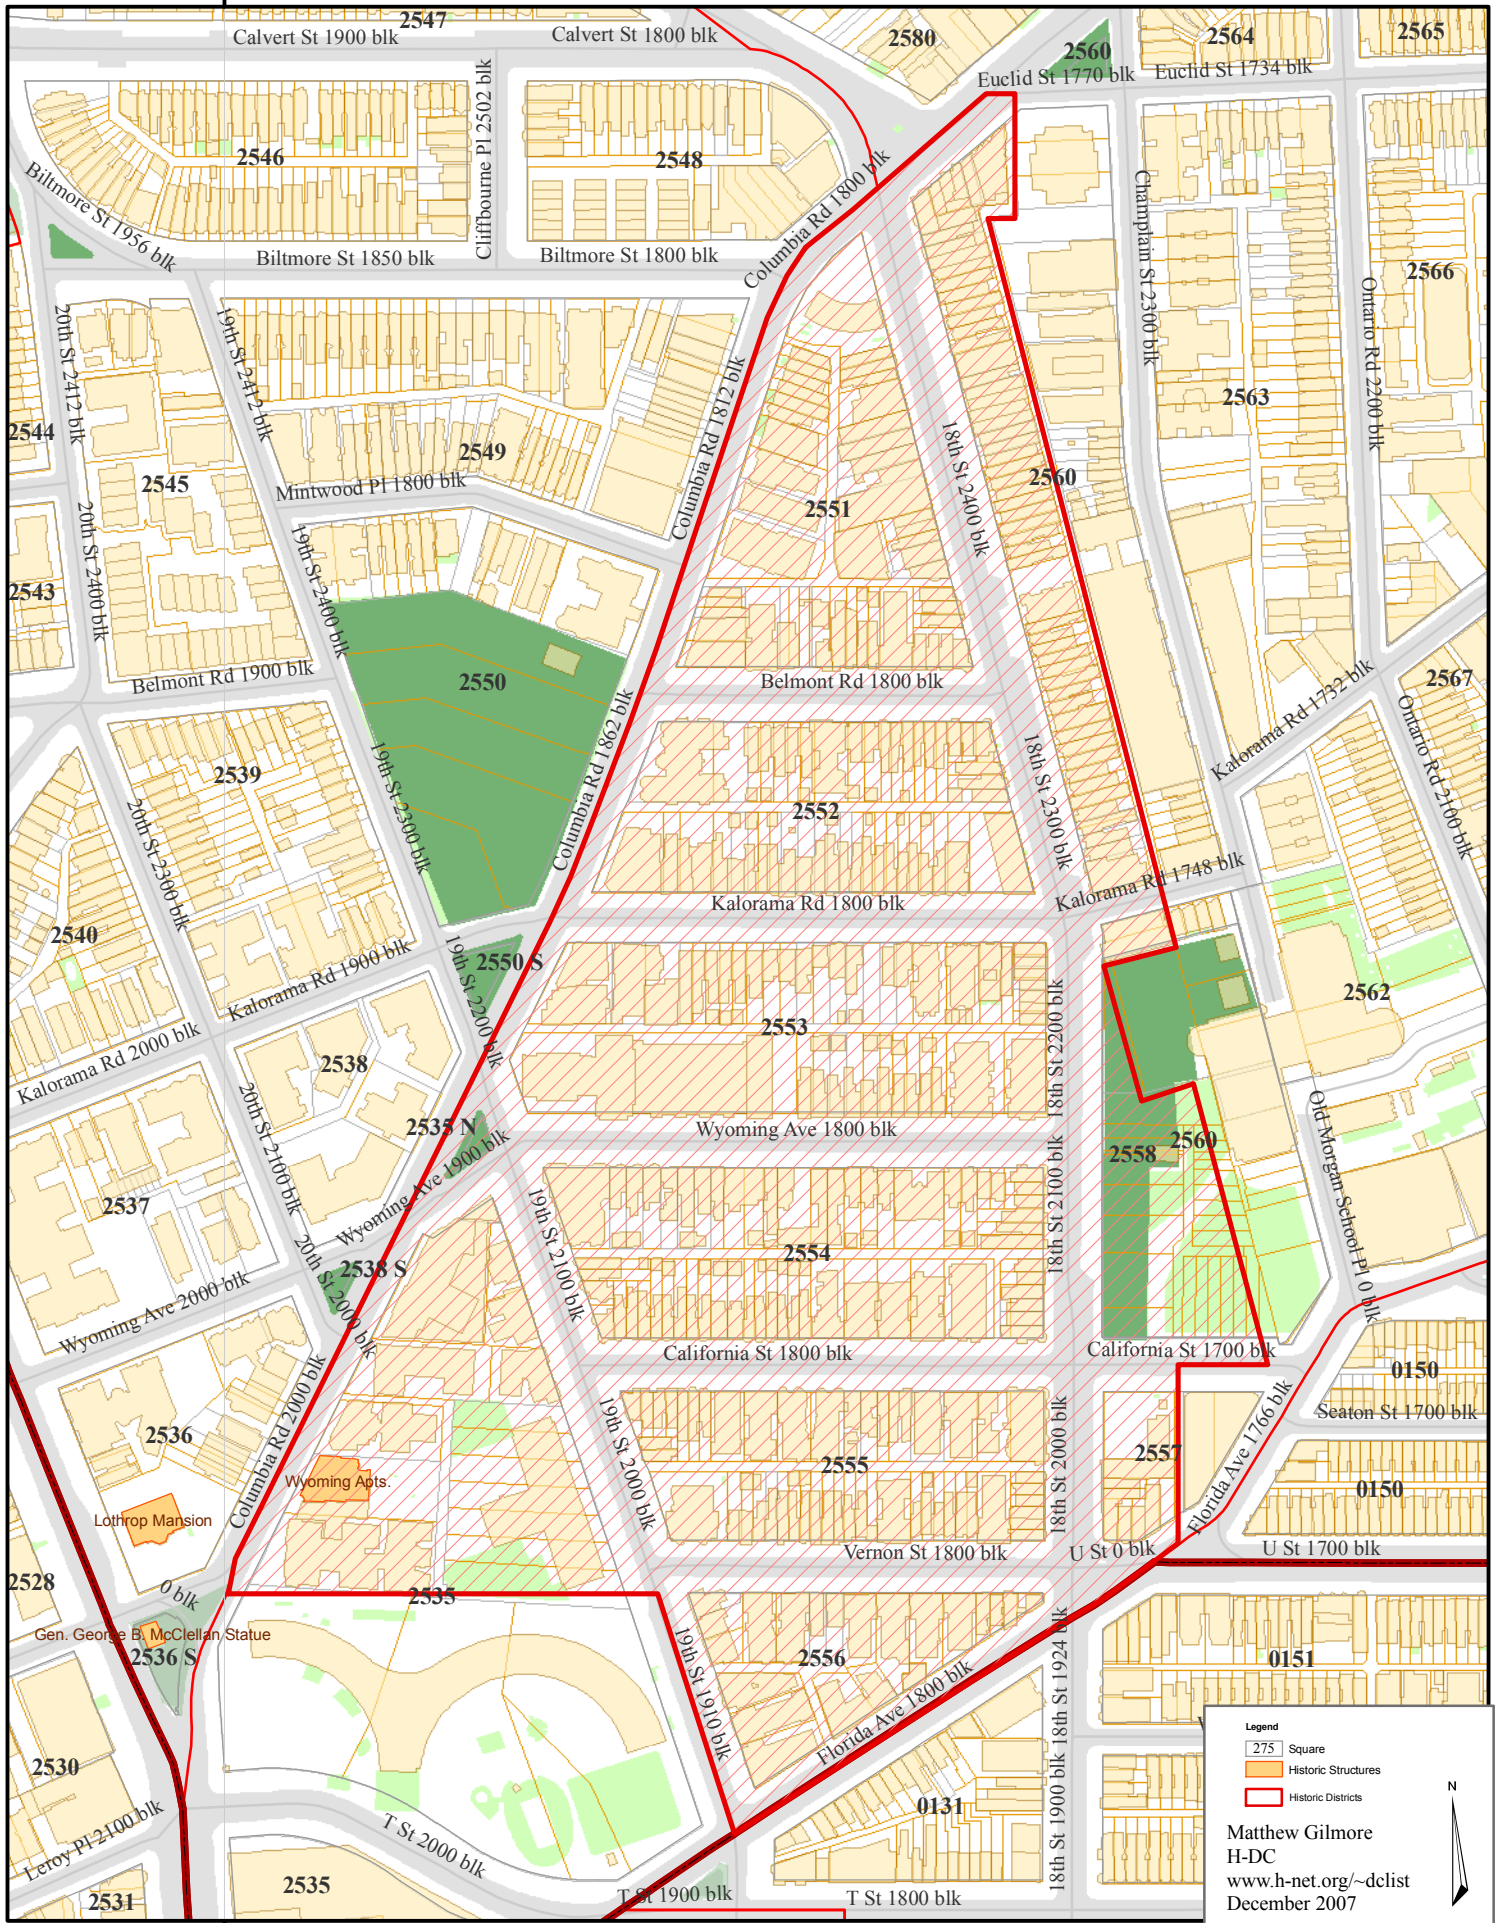

Washington Heights Historic District

396000.000000

Legend

- 275 Square
- Historic Structures
- Historic Districts

Matthew Gilmore
H-DC
www.h-net.org/~dclist
December 2007

396000.000000