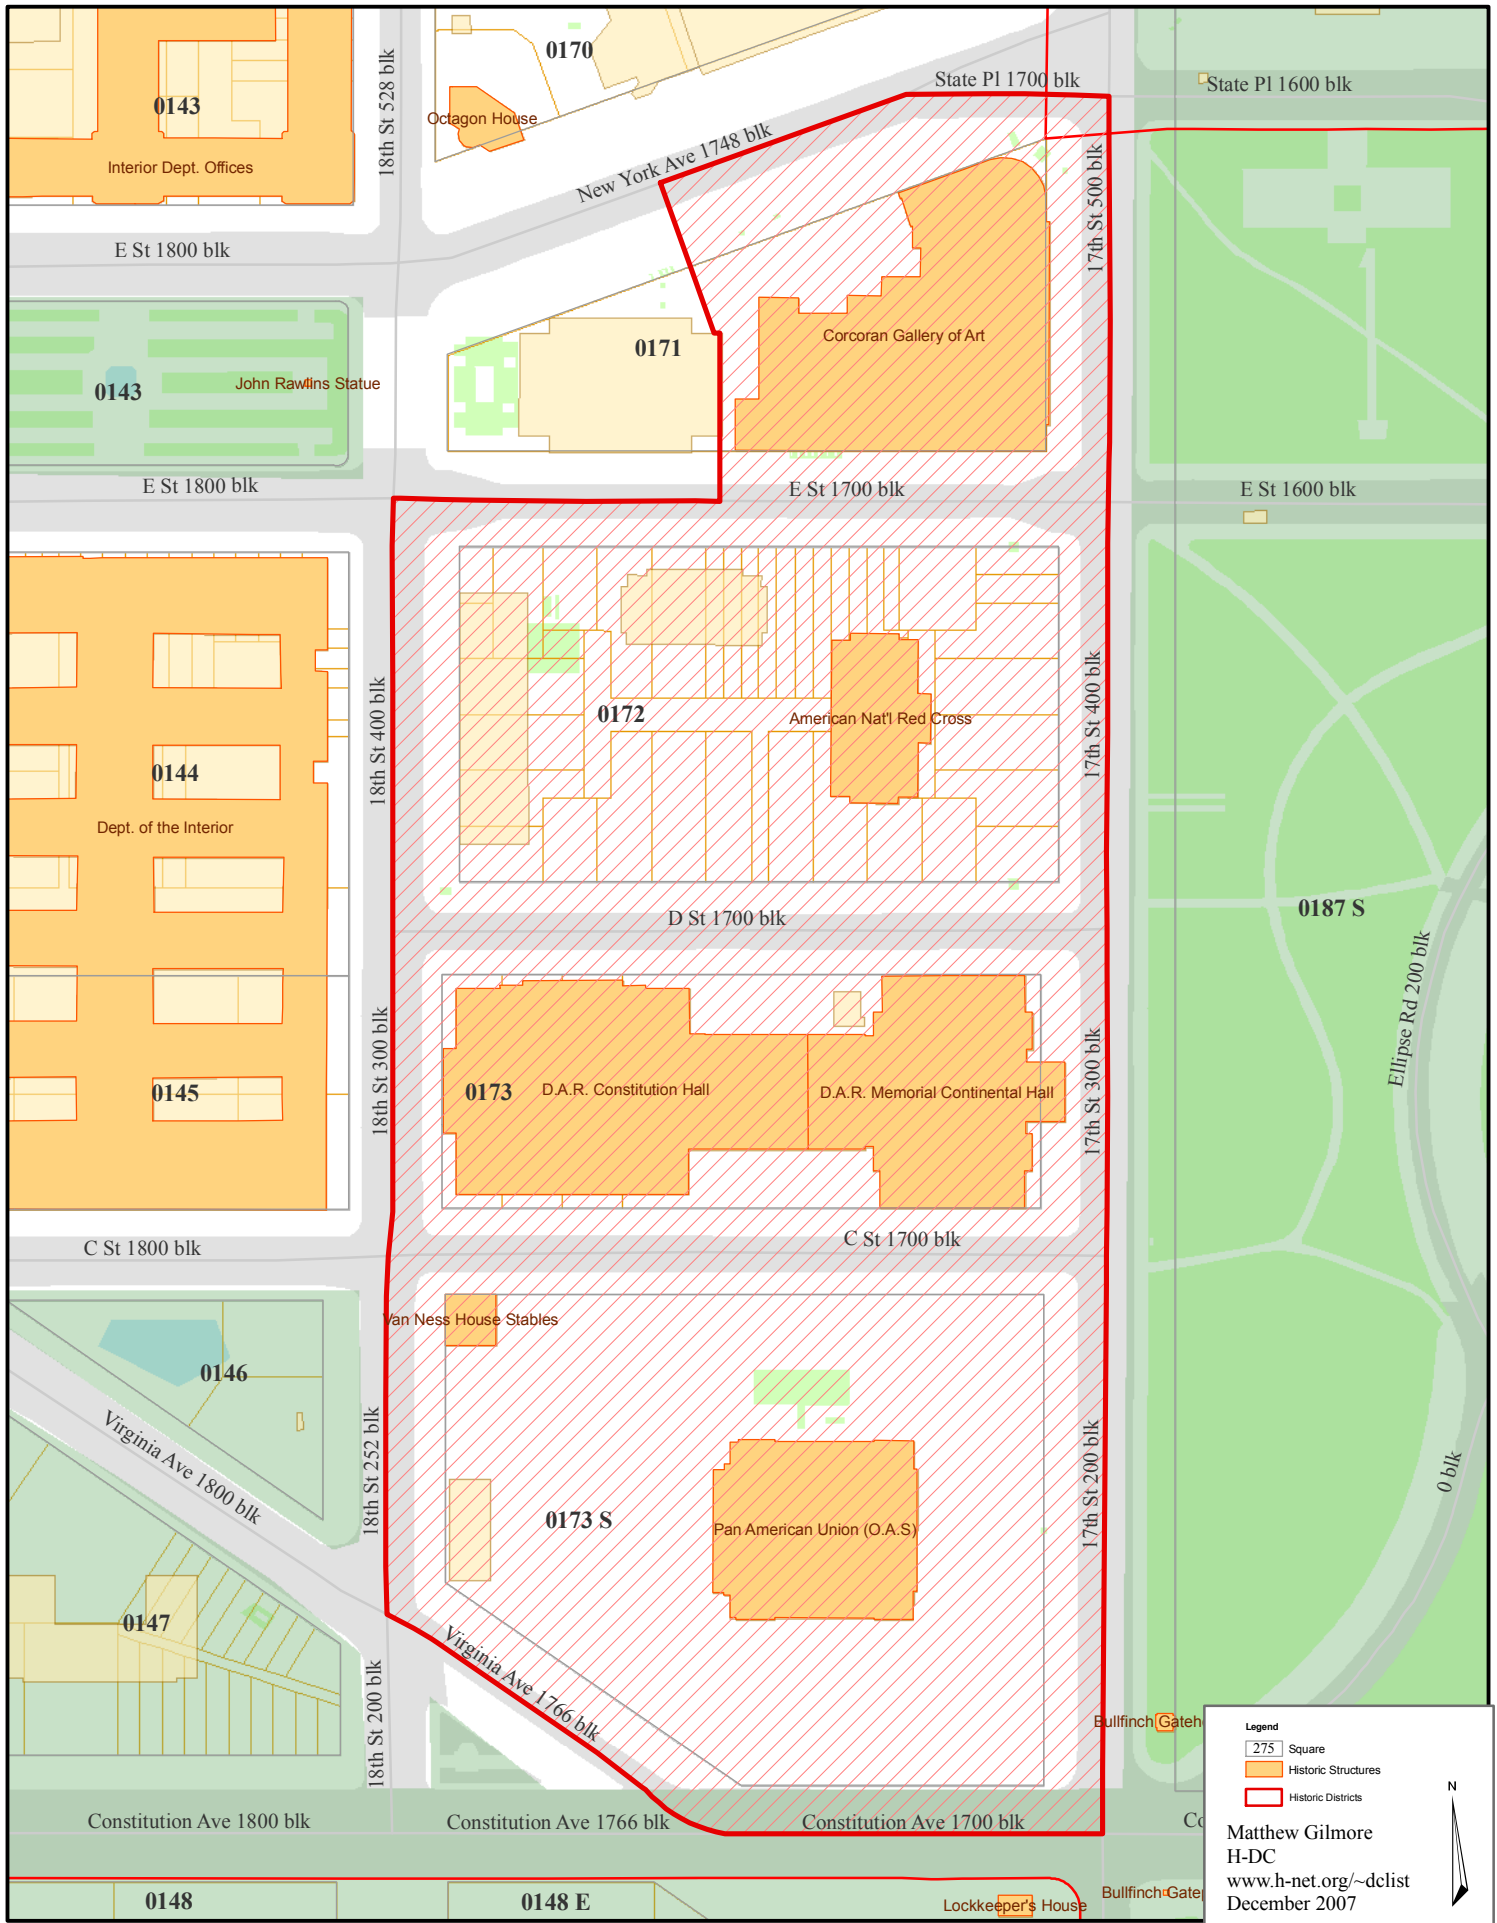

Seventeenth Street Historic District

- Legend**
- 275 Square
 - Historic Structures
 - Historic Districts

Matthew Gilmore
 H-DC
www.h-net.org/~dclist
 December 2007